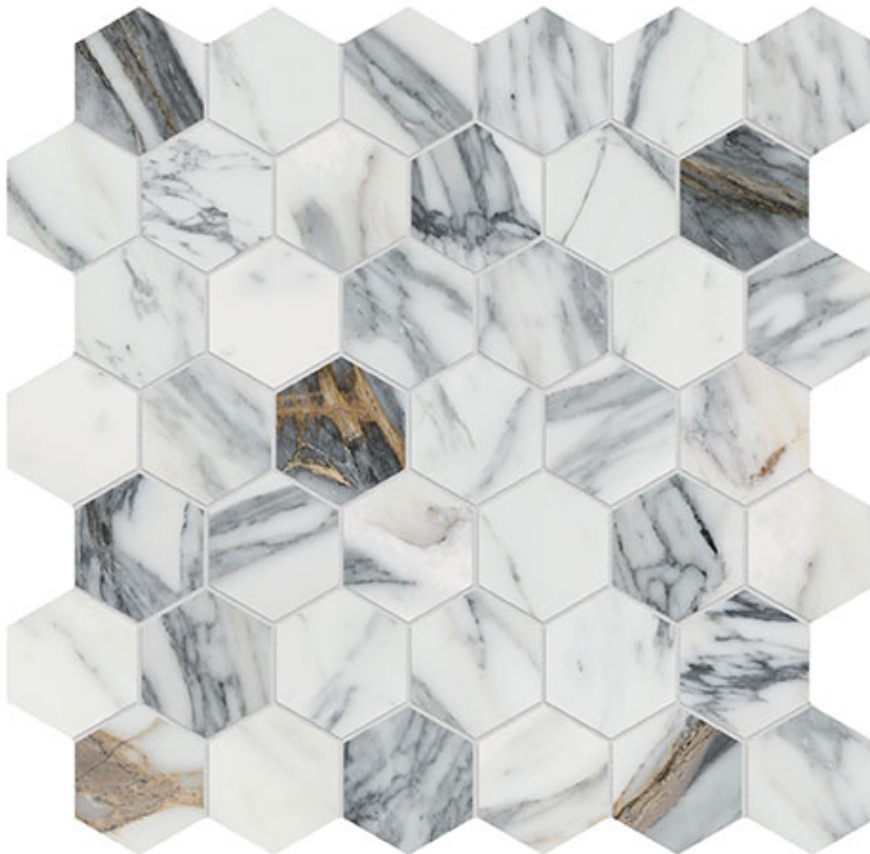

PRODUCT

ROYAL STONEWORKS 2\ " REGAL WHITE VEIN HEX

12"x12" | Porcelain | Tile

TECHNICAL DATA

CODE: QUSW-RW-HX

NAME: Royal Stoneworks 2" Regal White Vein Hex

SERIES: Royal Stoneworks

SIZE: 12"x12"

FINISH: Honed

LOOK: Stone Look

MOSAIC TYPE: 2"x2"

SHADE VARIATION: V3

STYLE: Contemporary

SUITABLE FOR: Indoor|Shower

TPOLOGY: Porcelain

TYPE OF PIECE: Mosaic