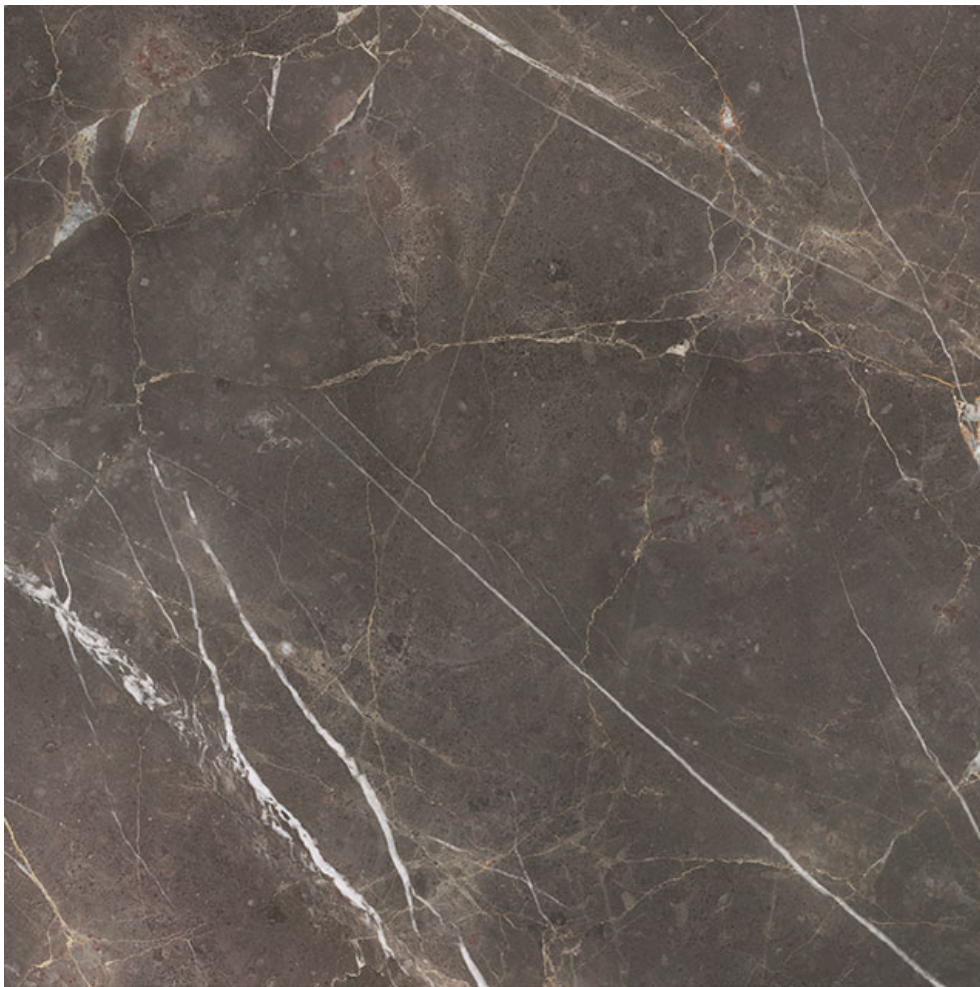

PRODUCT

**ROYAL STONEWORKS 36X36 REGAL BROWN MARBLE
HONED**

36"x36" | Porcelain | Tile

TECHNICAL DATA

CODE: QUSW-RM-7H

NAME: Royal Stoneworks 36X36 Regal Brown Marble Honed

SERIES: Royal Stoneworks

SIZE: 36"x36"

FINISH: Honed

LOOK: Stone Look

FROST RESISTANCE: Yes

SHADE VARIATION: V3

STYLE: Contemporary

SUITABLE FOR: Indoor|Shower

TPOLOGY: Porcelain

TYPE OF PIECE: Field Tile