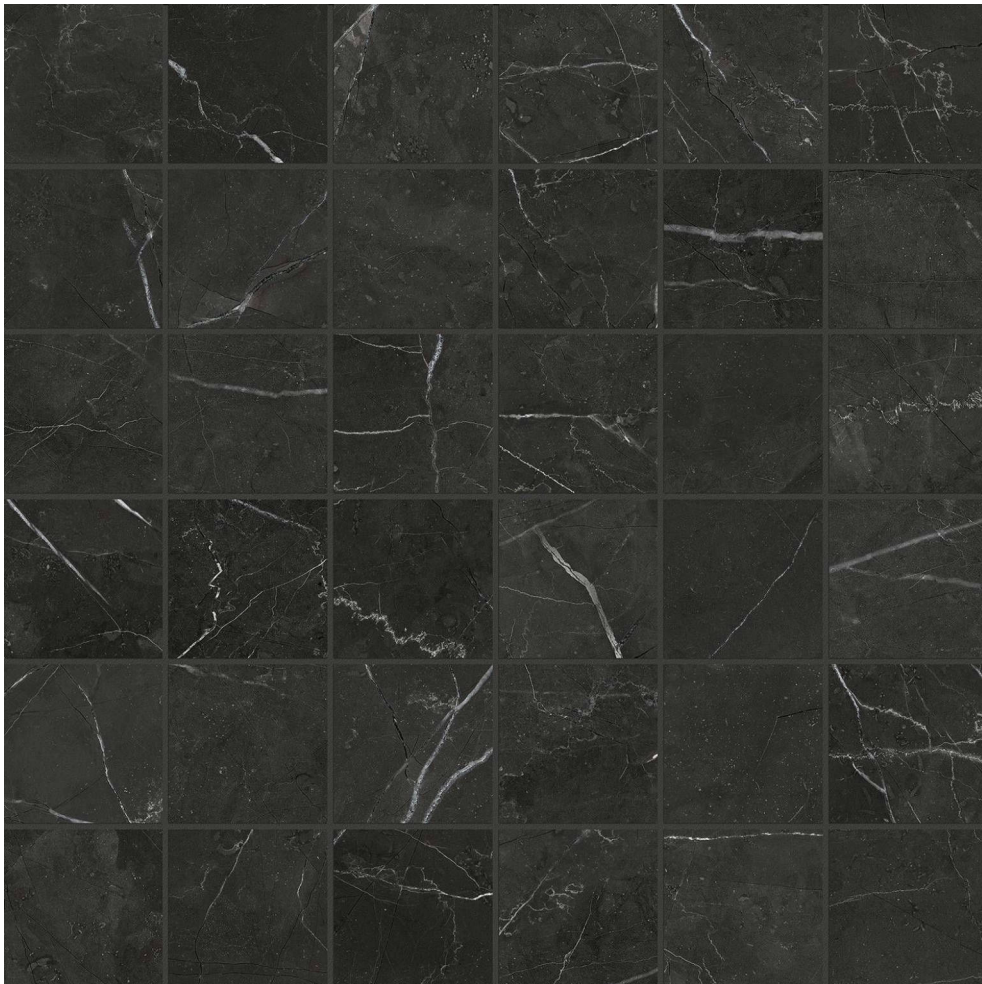

PRODUCT
TIVOLI NERO HONED 2X2 MOSAIC

12"x12" | Glazed Porcelain | Tile

TECHNICAL DATA

CODE: QULX-TI-M3HN
NAME: Tivoli Nero Honed 2X2 Mosaic
SERIES: Luxury
SIZE: 12"x12"
FINISH: Matt
LOOK: Marble Look
MOSAIC TYPE: 2"x2"
STYLE: Contemporary
SUITABLE FOR: Backsplash|Indoor|Shower
TYPOLOGY: Glazed Porcelain
TYPE OF PIECE: Mosaic
USE: Floor and Wall
EDGE: Rectified
FAMILY: Tile
RECTIFIED: Yes