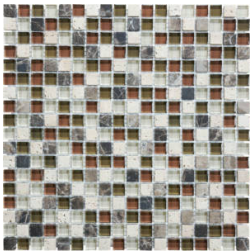

SERIES BLISS

| Mixed Materials | Multi-Look Mosaics

PRODUCTS

Linear Bamboo Mosaic
12"x14" | Mixed Materials

Linear Cabernet Mosaic
12"x14" | Mixed Materials

Linear Cappuccino Mosaic
12"x14" | Mixed Materials

Linear Creme Brulee Mosaic
12"x14" | Mixed Materials

Linear Iceland Mosaic
12"x14" | Mixed Materials

Linear Midnight Mosaic
12"x14" | Mixed Materials

Linear Spa Mosaic
12"x14" | Mixed Materials

Linear Waterfall Mosaic
12"x14" | Mixed Materials

5/8X5/8 Bamboo Mosaic
12"x12" | Mixed Materials

5/8X5/8 Cabernet Mosaic
12"x12" | Mixed Materials

5/8X5/8 Cappuccino Mosaic
12"x12" | Mixed Materials

5/8X5/8 Creme Brulee Mosaic
12"x12" | Mixed Materials