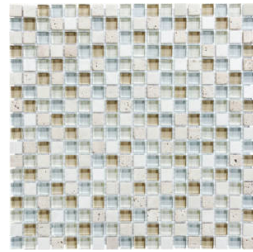

Linear Creme Brulee Mosaic
12"x14" | Mixed Materials

Linear Iceland Mosaic
12"x14" | Mixed Materials

Linear Midnight Mosaic
12"x14" | Mixed Materials

Linear Spa Mosaic
12"x14" | Mixed Materials

Linear Waterfall Mosaic
12"x14" | Mixed Materials

5/8X5/8 Bamboo Mosaic
12"x12" | Mixed Materials

5/8X5/8 Cabernet Mosaic
12"x12" | Mixed Materials

5/8X5/8 Cappuccino Mosaic
12"x12" | Mixed Materials

5/8X5/8 Creme Brulee Mosaic
12"x12" | Mixed Materials

5/8X5/8 Iceland Mosaic
12"x12" | Mixed Materials

5/8X5/8 Midnight Mosaic
12"x12" | Mixed Materials

5/8X5/8 Spa Mosaic
12"x12" | Mixed Materials

5/8X5/8 Waterfall Mosaic
12"x12" | Mixed Materials

ROOM SCENES