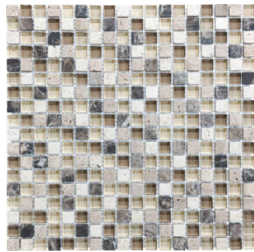

SERIES BLISS

| Mixed Materials | Multi-Look Mosaics

PRODUCTS

Linear Bamboo Mosaic
12"x14" | Mixed Materials

Linear Cabernet Mosaic
12"x14" | Mixed Materials

Linear Cappuccino Mosaic
12"x14" | Mixed Materials

Linear Creme Brulee Mosaic
12"x14" | Mixed Materials

Linear Iceland Mosaic
12"x14" | Mixed Materials

Linear Midnight Mosaic
12"x14" | Mixed Materials

Linear Spa Mosaic
12"x14" | Mixed Materials

Linear Waterfall Mosaic
12"x14" | Mixed Materials

5/8X5/8 Bamboo Mosaic
12"x12" | Mixed Materials

5/8X5/8 Cabernet Mosaic
12"x12" | Mixed Materials

5/8X5/8 Cappuccino Mosaic
12"x12" | Mixed Materials

5/8X5/8 Creme Brulee Mosaic
12"x12" | Mixed Materials