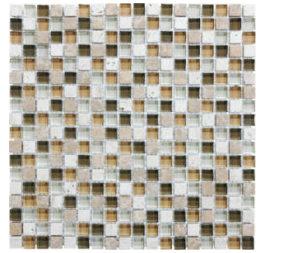

SERIES BLISS

| Mixed Materials | Multi-Look Mosaics

PRODUCTS

Linear Bamboo Mosaic
12"x14" | Mixed Materials

Linear Cabernet Mosaic
12"x14" | Mixed Materials

Linear Cappuccino Mosaic
12"x14" | Mixed Materials

Linear Creme Brulee Mosaic
12"x14" | Mixed Materials

Linear Iceland Mosaic
12"x14" | Mixed Materials

Linear Midnight Mosaic
12"x14" | Mixed Materials

Linear Spa Mosaic
12"x14" | Mixed Materials

Linear Waterfall Mosaic
12"x14" | Mixed Materials

5/8X5/8 Bamboo Mosaic
12"x12" | Mixed Materials

5/8X5/8 Cabernet Mosaic
12"x12" | Mixed Materials

5/8X5/8 Cappuccino Mosaic
12"x12" | Mixed Materials

5/8X5/8 Creme Brulee Mosaic
12"x12" | Mixed Materials