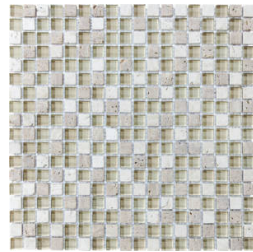

SERIES BLISS

| Mixed Materials | Multi-Look Mosaics

PRODUCTS

Linear Bamboo Mosaic
12"x14" | Mixed Materials

Linear Cabernet Mosaic
12"x14" | Mixed Materials

Linear Cappuccino Mosaic
12"x14" | Mixed Materials

Linear Creme Brulee Mosaic
12"x14" | Mixed Materials

Linear Iceland Mosaic
12"x14" | Mixed Materials

Linear Midnight Mosaic
12"x14" | Mixed Materials

Linear Spa Mosaic
12"x14" | Mixed Materials

Linear Waterfall Mosaic
12"x14" | Mixed Materials

5/8X5/8 Bamboo Mosaic
12"x12" | Mixed Materials

5/8X5/8 Cabernet Mosaic
12"x12" | Mixed Materials

5/8X5/8 Cappuccino Mosaic
12"x12" | Mixed Materials

5/8X5/8 Creme Brulee Mosaic
12"x12" | Mixed Materials