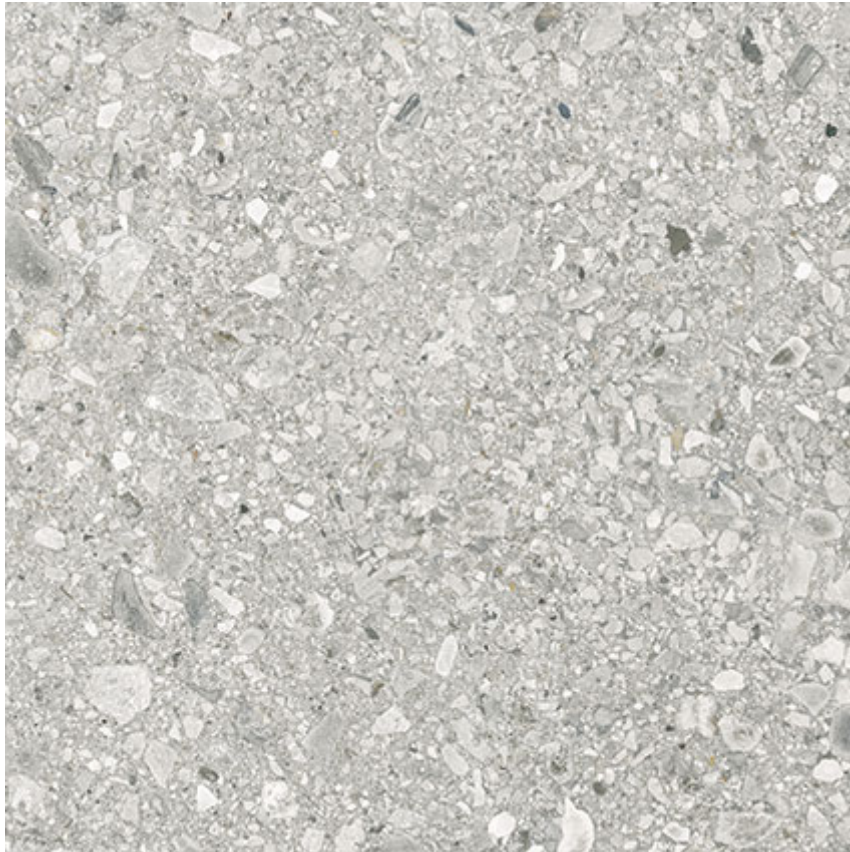

---

**PRODUCT**

**ROYAL STONEWORKS 24X24 REGAL FOSSIL VEIN ORG**

---

24"x24" | Porcelain | Tile

**TECHNICAL DATA**

CODE: QUSW-RF-40

NAME: Royal Stoneworks 24X24 Regal Fossil Vein Org

SERIES: Royal Stoneworks

SIZE: 24"x24"

FINISH: Matt

LOOK: Stone Look

FROST RESISTANCE: Yes

SHADE VARIATION: V3

STYLE: Contemporary

SUITABLE FOR: Indoor|Shower

TPOLOGY: Porcelain

TYPE OF PIECE: Field Tile

USE: Floor and Wall

EDGE: Rectified

FAMILY: Tile

NOTES: This product is special order and cannot be cancelled, returned, or refunded.

**PACKING**

Size	Product type	BOX			PALLET		
		pcs	sqft	lb	boxes	sqft	lb
24"x24"	Field Tile	3	11.52		42		