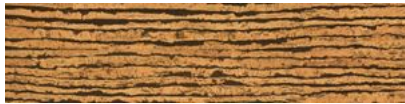

SERIES

TRUE EARTH CORK CLICK

| HDF | Wood Look

PRODUCTS

Cork Click Capri
12"x48,6" | HDF

Cork Click Comino
12"x48,6" | HDF

Cork Click Corvo
12"x48,6" | HDF

Cork Click Lanzarote
12"x48,6" | HDF

Cork Click Linosa
12"x48,6" | HDF

Cork Click Pianosa
12"x48,6" | HDF

Cork Click Pico
12"x48,6" | HDF

Cork Click Santorino
12"x48,6" | HDF

Cork Click Stromboli
12"x48,6" | HDF

Cork Click Tremiti
12"x48,6" | HDF