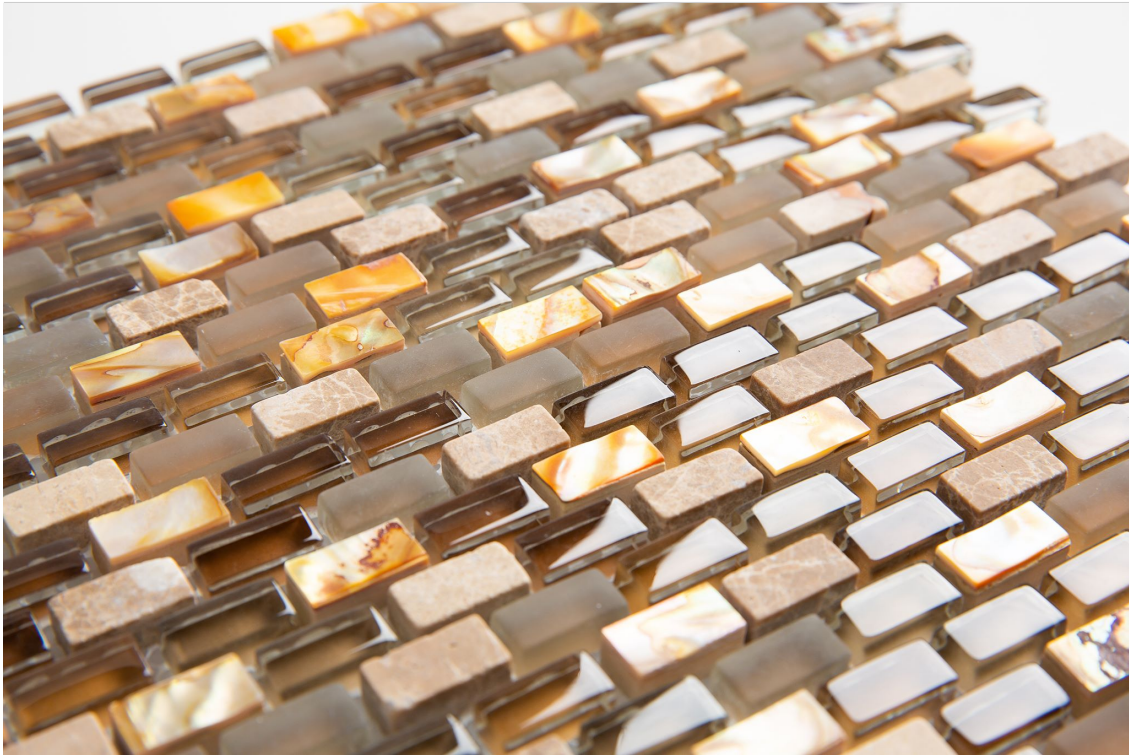

SERIES MILSTONE

| Mixed Materials | Multi-Look Mosaics

PRODUCTS

.4 X Random Lengths Tinago Mosaic
9"x16" |

.6X1 Tinago Mosaic
12"x12" |

1X2 Chad Mosaic
12"x12" | Mixed Materials

6X.6 Alin Mosaic
12"x12" | Mixed Materials

Brown Yahly Mosaic
11"x11" | Mixed Materials

ROOM SCENES

Size	Product type	BOX			PALLET		
		pcs	sqft	lb	boxes	sqft	lb
9"x16"							
12"x12"							
11"x11"							

WARNING The information contained in this packing list is for guidance only, the contents of the packing may vary. Please consult our sales representatives for an exact list.