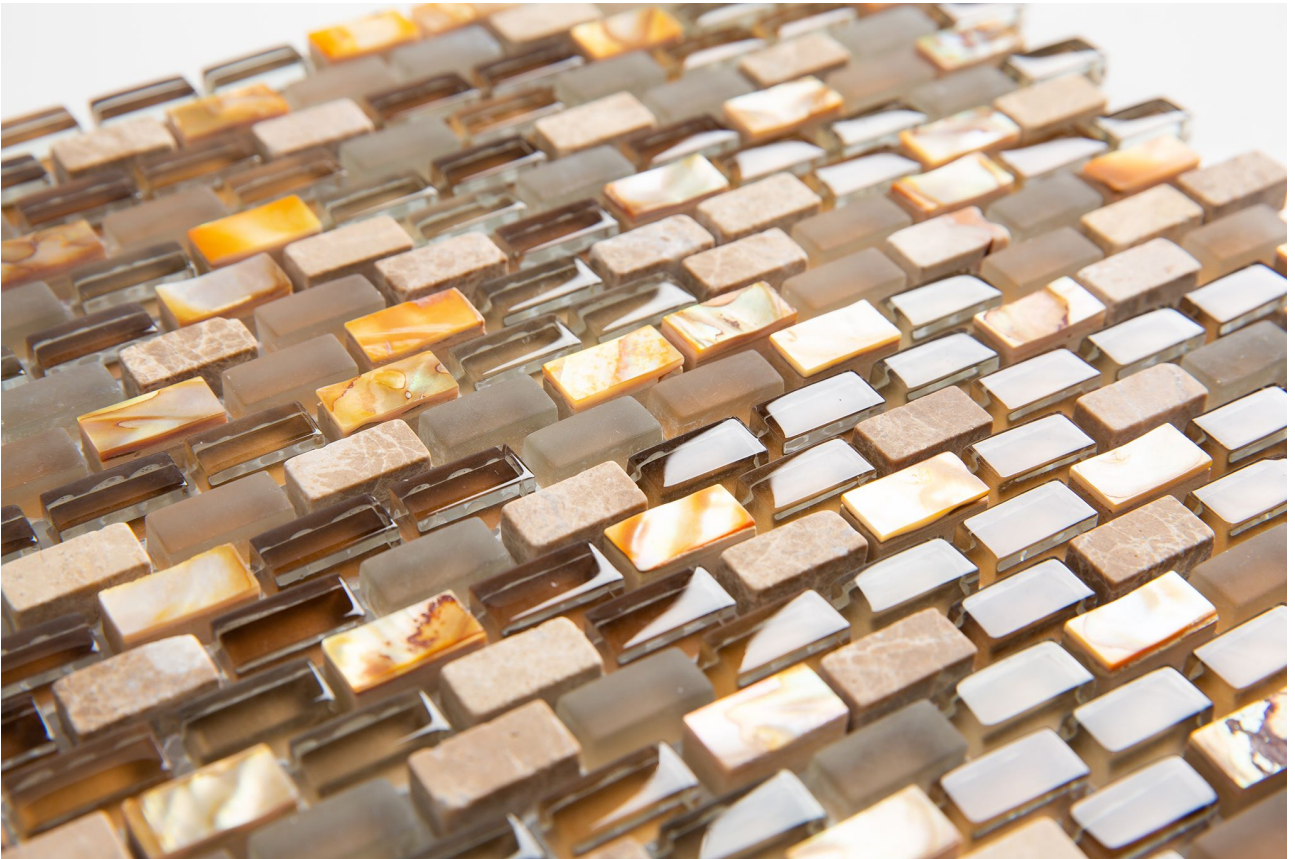

SERIES MILSTONE

| Mixed Materials | Multi-Look Mosaics

PRODUCTS

.4 X Random Lengths Tinago Mosaic
9"x16" |

.6X1 Tinago Mosaic
12"x12" |

1X2 Chad Mosaic
12"x12" | Mixed Materials

6X.6 Alin Mosaic
12"x12" | Mixed Materials

Brown Yahly Mosaic
11"x11" | Mixed Materials

ROOM SCENES

Size	Product type	BOX			PALLET		
		pcs	sqft	lb	boxes	sqft	lb
9"x16"							
12"x12"							
11"x11"							

WARNING The information contained in this packing list is for guidance only, the contents of the packing may vary. Please consult our sales representatives for an exact list.