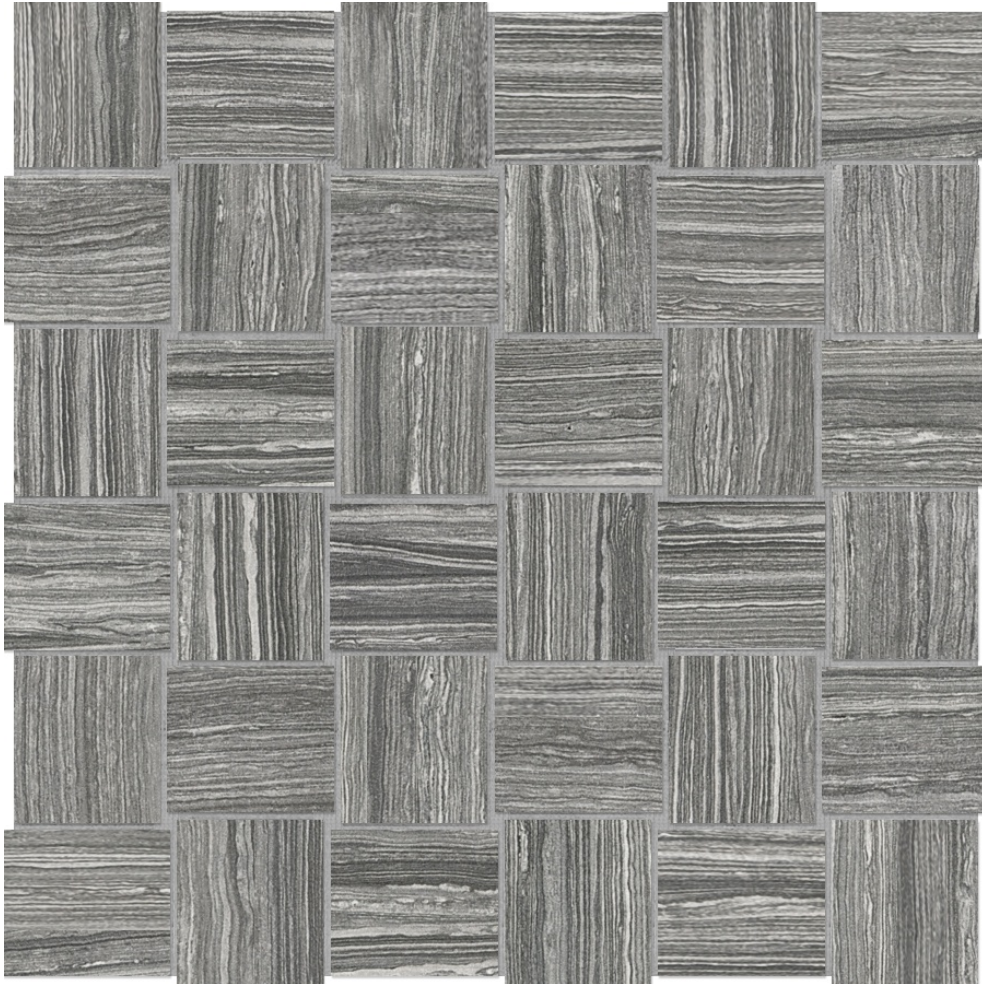

PRODUCT
2X2 CARBON BASKETWEAVE

12"x12" | Glazed Porcelain | Tile

TECHNICAL DATA

CODE: AC4501-00820

NAME: 2x2 Carbon Basketweave

SERIES: Eramosa

SIZE: 12"x12"

FINISH: Matt

LOOK: Marble Look

FROST RESISTANCE: Yes

MOSAIC TYPE: Mesh-Mounted

PEI: 4

STYLE: Contemporary

SUITABLE FOR: Indoor

TYPOLOGY: Glazed Porcelain

TYPE OF PIECE: Mosaic