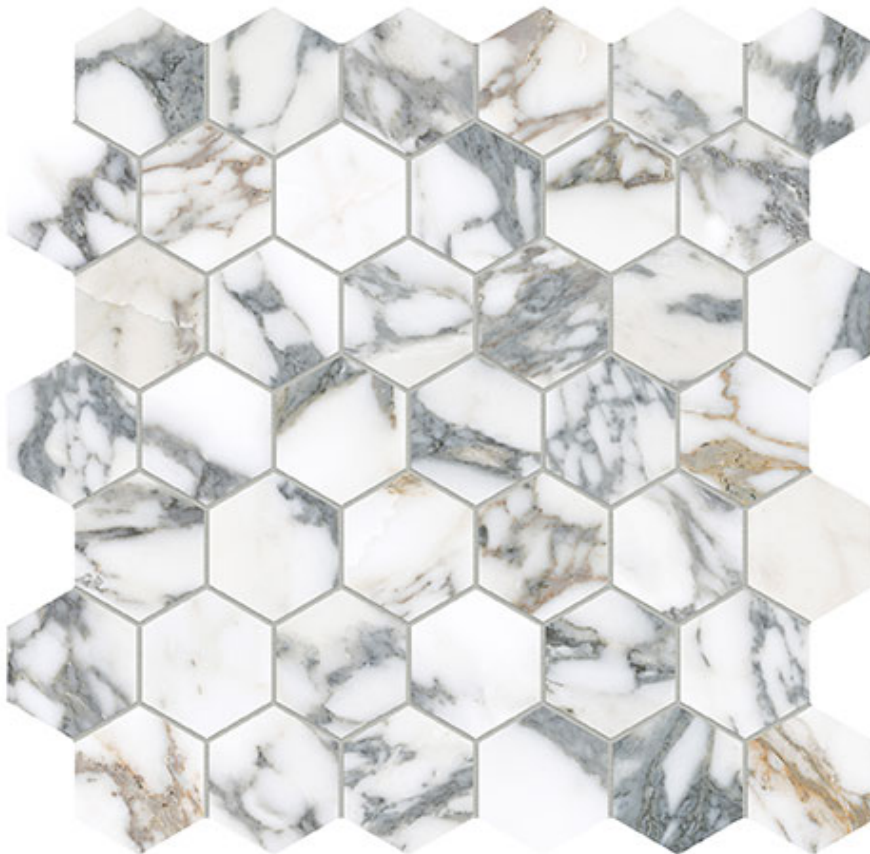

PRODUCT

ROYAL STONEWORKS 2\" data-bbox="128 264 874 288"/>

12"x12" | Porcelain | Tile

ROOM SCENES

TECHNICAL DATA

CODE: QUSW-IA-HX

NAME: Royal Stoneworks 2'' Italian Arabescato Hex

SERIES: Royal Stoneworks

SIZE: 12"x12"

FINISH: Honed

LOOK: Stone Look

MOSAIC TYPE: 2"x2"

SHADE VARIATION: V3

STYLE: Contemporary

SUITABLE FOR: Indoor|Shower

TPOLOGY: Porcelain