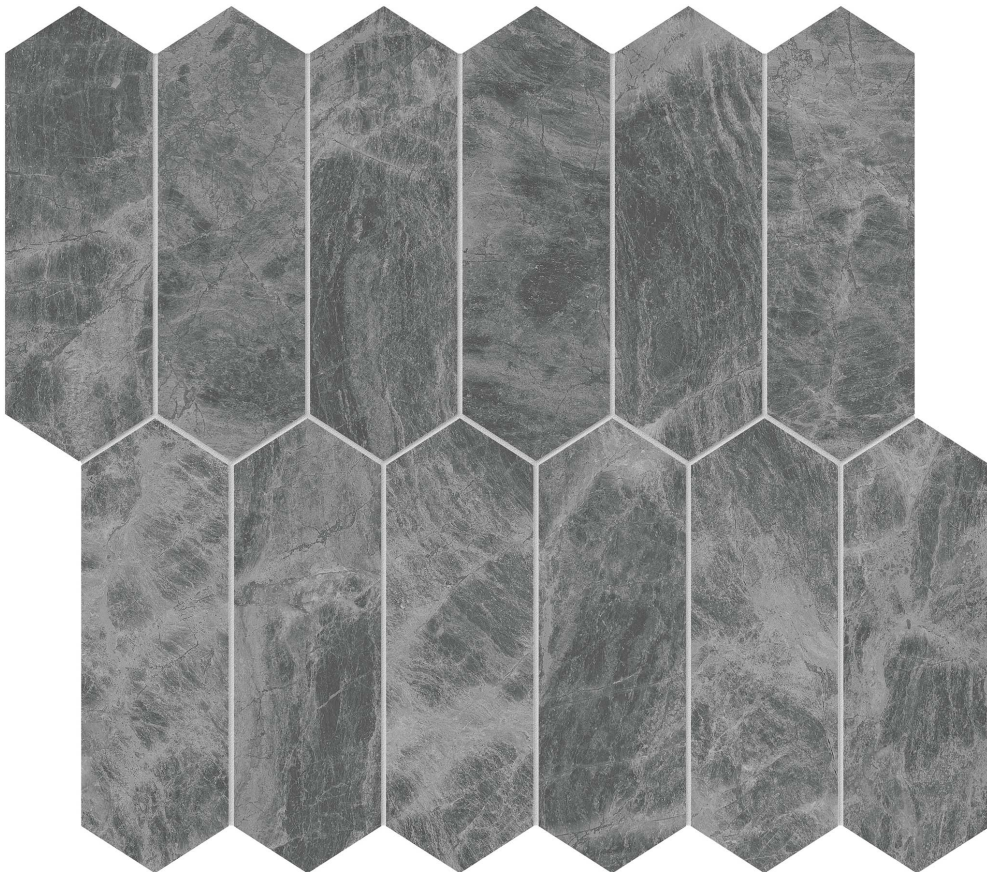

PRODUCT

GEMMA MYSTIQUE 2X6 PICKET MOSAIC

10.5"x12" | Marble | Stone

TECHNICAL DATA

CODE: AS5001-03070

NAME: Gemma Mystique 2x6 Picket Mosaic

SERIES: Gemma Mystique

SIZE: 10.5"x12"

FINISH: Brushed

MOSAIC TYPE: 2"x6"

SUITABLE FOR: Indoor|Shower

TPOLOGY: Marble

TYPE OF PIECE: Mosaic

USE: Floor and Wall

FAMILY: Stone

NOTES: Sheet size shown is approximate. Actual dimensions refer to individual mosaic chips.