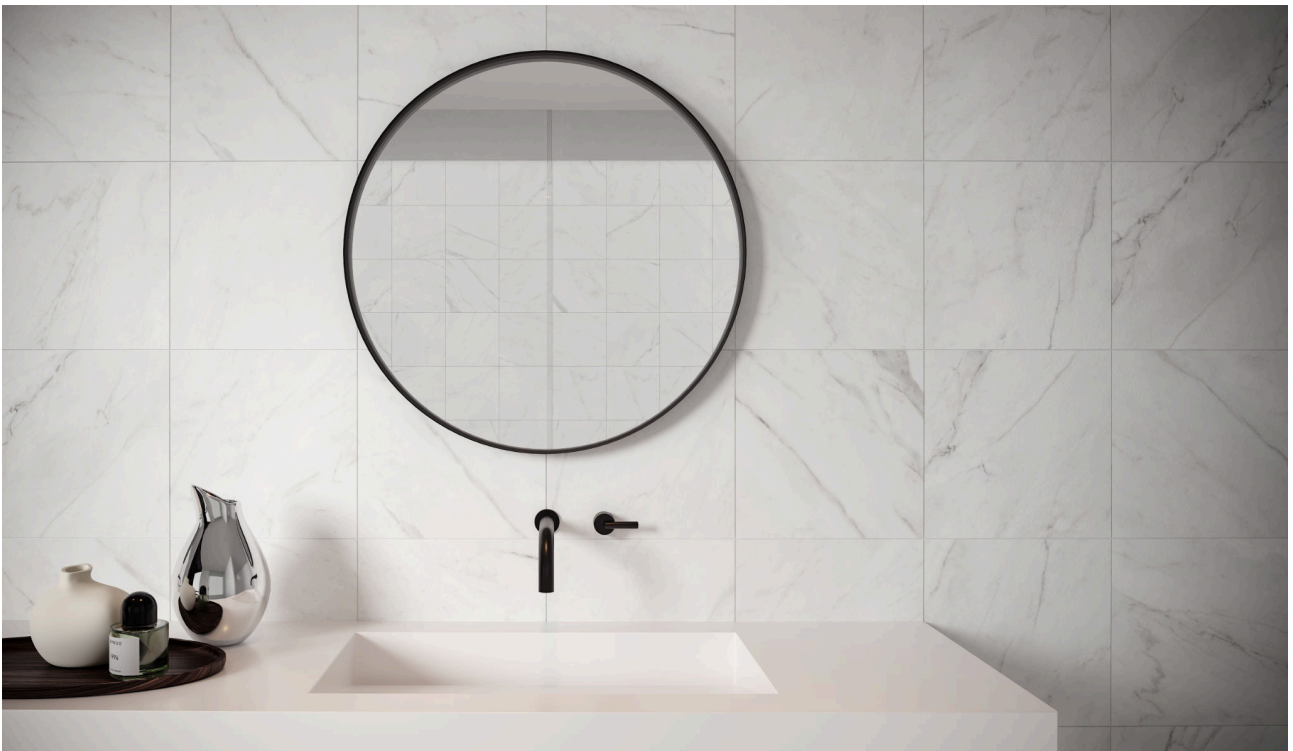

SERIES ALTEZZA

| Glazed Porcelain | Pressed Glazed Porcelain | Marble Look

The enduring appeal of classic surfaces.

PRODUCTS

Altezza 12x24 Carrara
12"x24" | Pressed Glazed Porcelain

Altezza 20x20 Carrara
20"x20" | Pressed Glazed Porcelain