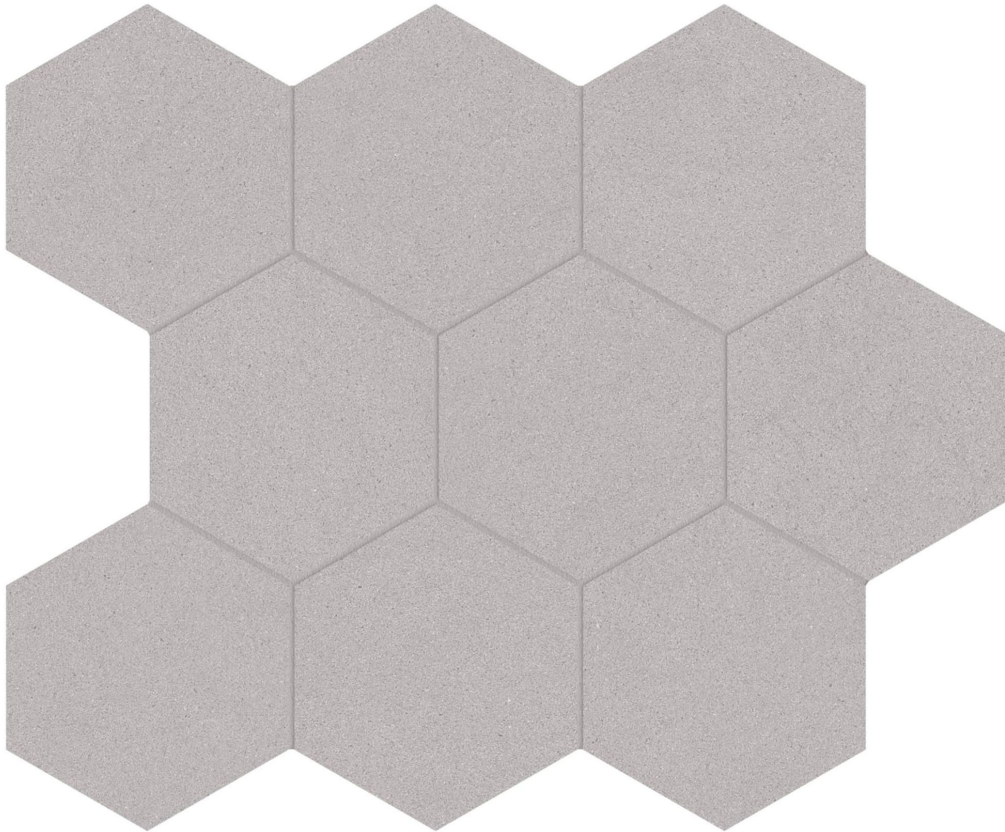

---

**PRODUCT**  
**SERENA 4\'' HEX SHALE**

---

10.5"x12" | Porcelain | Tile

**TECHNICAL DATA**

**CODE:** AC8510-00270

**NAME:** Serena 4" Hex Shale

**SERIES:** Serena

**SIZE:** 10.5"x12"

**FINISH:** Organic Matte

**LOOK:** Stone Look

**STYLE:** Contemporary

**SUITABLE FOR:** Indoor| Outdoor

**TPOLOGY:** Porcelain

**TYPE OF PIECE:** Mosaic

**USE:** Floor and Wall