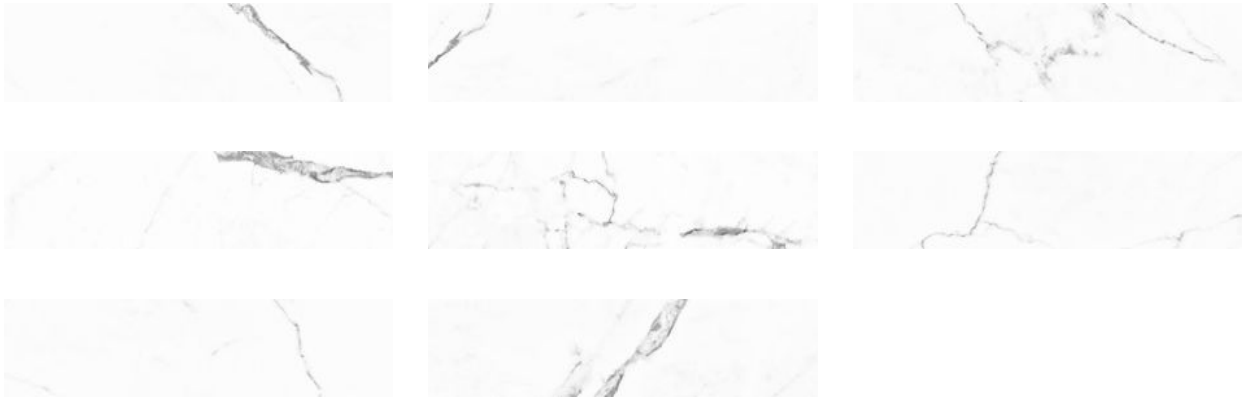

---

**PRODUCT**  
**OBSESSION 2.5X10 STATUARIO**

---

2.5"x10" | Glazed Porcelain | Tile

**GRAPHIC VARIETY**

ROOM SCENES

**TECHNICAL DATA**

CODE: QUOB-ST-1  
NAME: Obsession 2.5x10 Statuario  
SERIES: Obsession  
SIZE: 2.5"x10"  
FINISH: Matt  
LOOK: Marble Look  
FROST RESISTANCE: Yes  
PEI: 4  
SHADE VARIATION: V1  
STYLE: Classic  
SUITABLE FOR: Backsplash|Indoor|Shower  
TYPOLOGY: Glazed Porcelain  
TYPE OF PIECE: Field Tile  
USE: Floor and Wall  
BREAKING STRENGTH:  $\geq 1300$  N  
CHEMICAL RESISTANCE: GA GLA GHA  
DCOF:  $> 0.42$   
FAMILY: Tile  
MOHS: 6  
R VALUE: R9  
STAIN RESISTANCE: 5  
THICKNESS: 9 mm  
NOTES: 1 square metre of graphic variations