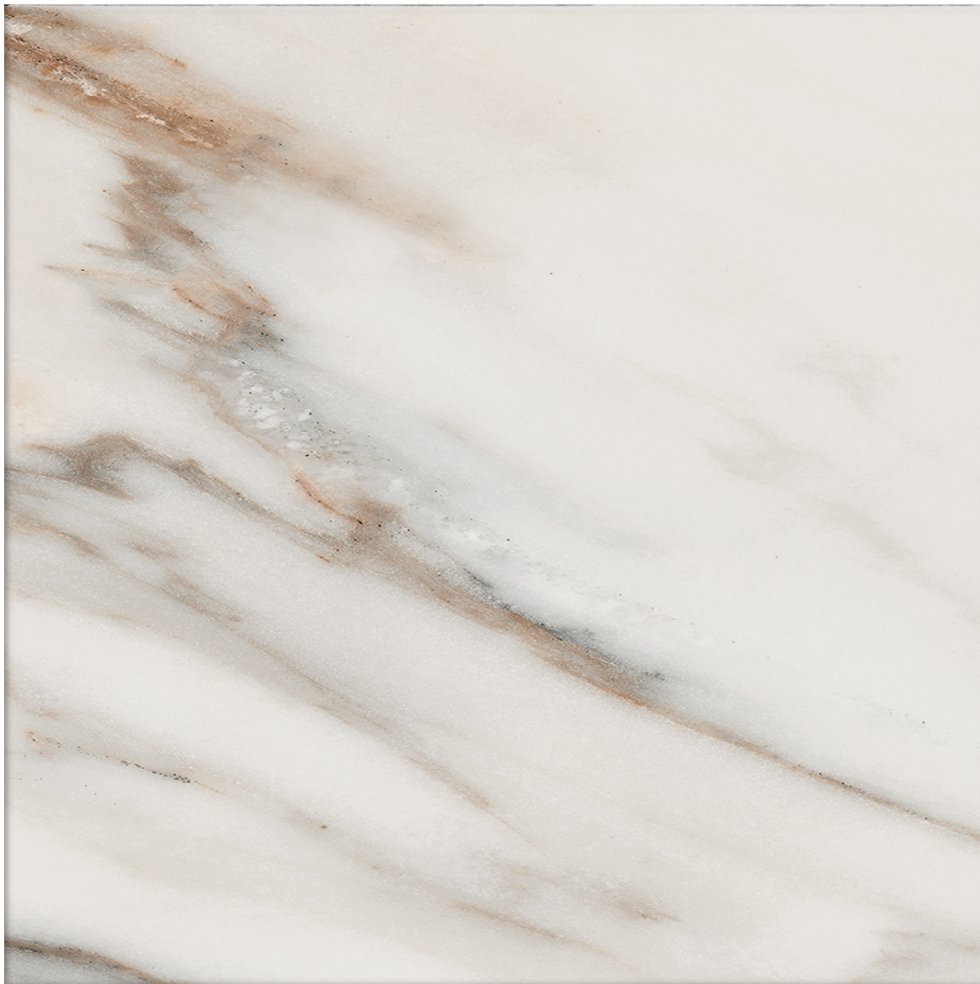

---

**PRODUCT**  
**OBSESSION 10X10 CALACATTA**

---

10"x10" | Glazed Porcelain | Tile

ROOM SCENES

**TECHNICAL DATA**

CODE: QUOB-CA-3  
NAME: Obsession 10x10 Calacatta  
SERIES: Obsession  
SIZE: 10"x10"  
FINISH: Matt  
LOOK: Marble Look  
FROST RESISTANCE: Yes  
PEI: 4  
SHADE VARIATION: V1  
STYLE: Classic  
SUITABLE FOR: Backsplash|Indoor|Shower  
TYPOLOGY: Glazed Porcelain  
TYPE OF PIECE: Field Tile  
USE: Floor and Wall  
BREAKING STRENGTH:  $\geq 1300$  N  
CHEMICAL RESISTANCE: GA GLA GHA  
DCOF:  $> 0.42$   
FAMILY: Tile  
MOHS: 6  
R VALUE: R9  
STAIN RESISTANCE: 5  
THICKNESS: 9 mm  
NOTES: 22 graphic variations