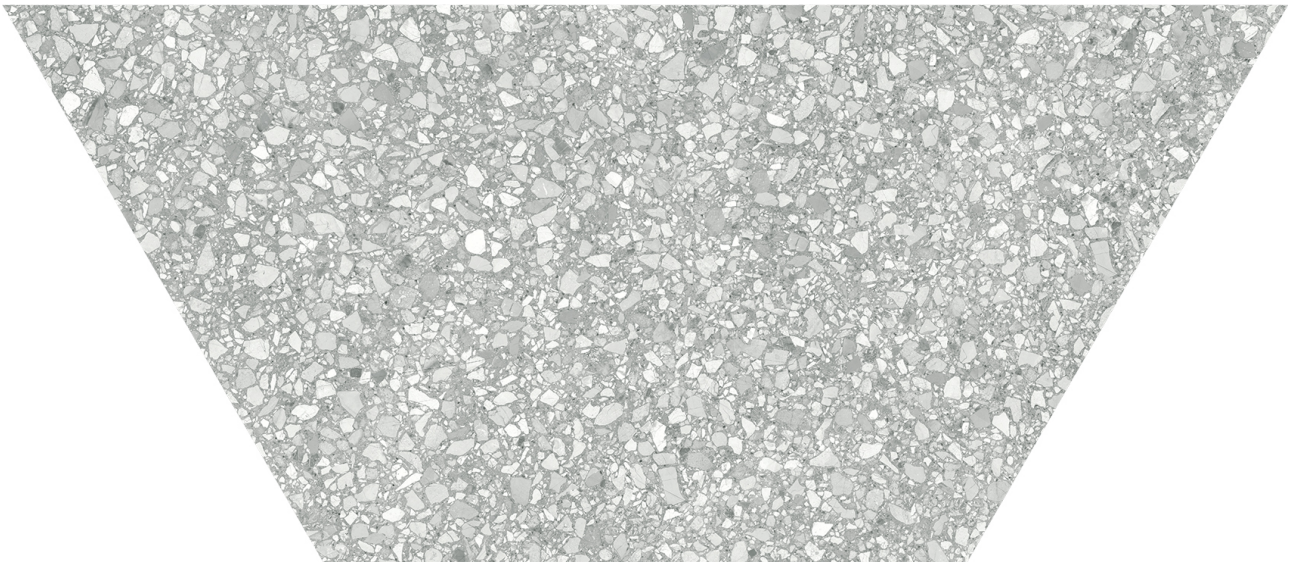

PRODUCT
STATION 10X24 ASH HALF HEXAGON

10"x24" | Color Body Porcelain | Tile

ROOM SCENES

TECHNICAL DATA

CODE: AC4500-09400
NAME: Station 10x24 Ash Half Hexagon
SERIES: Station
SIZE: 10"x24"
FINISH: Matte
LOOK: Terrazo
FROST RESISTANCE: Yes
PEI: 4
SHADE VARIATION: V3
SUITABLE FOR: Indoor| Outdoor
TYPOLOGY: Color Body Porcelain
TYPE OF PIECE: Field Tile
USE: Floor and Wall
EDGE: Rectified
BREAKING STRENGTH: $\geq 360 \geq 1600$
CHEMICAL RESISTANCE: CLASS A
DCOF: ≥ 0.50
FAMILY: Tile
THICKNESS: 8.4mm
NOTES: This product is special order and cannot be cancelled, returned, or refunded.