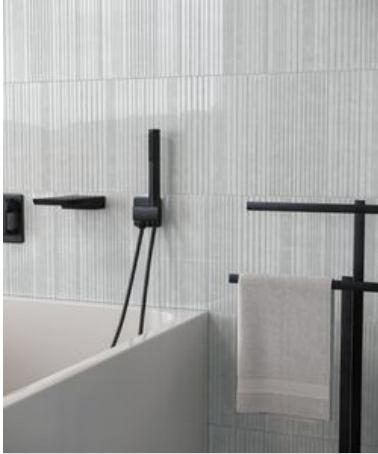

---

**PRODUCT**  
**GEOMETRA 3X12 SILVER DIVIDE**

---

3"x12" | Pressed Glazed Ceramic | Mosaic and Decorative Tile

ROOM SCENES

**TECHNICAL DATA**

CODE: AC4000-03090

NAME: Geometra 3x12 Silver Divide

SERIES: Geometra

SIZE: 3"x12"

FINISH: Gloss

LOOK: Glass

SHADE VARIATION: V2

SUITABLE FOR: Indoor

TPOLOGY: Pressed Glazed Ceramic

TYPE OF PIECE: Field Tile