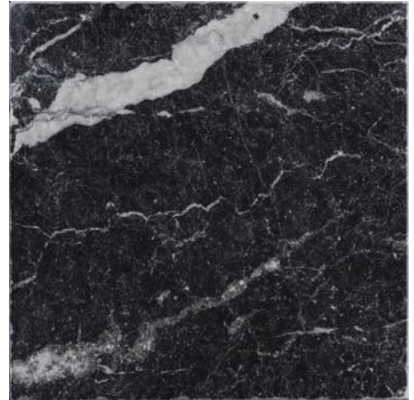

SERIES

OBSESSION

| Glazed Porcelain | Marble Look

Obsession is an ode to the elegance of marble, enhancing its natural beauty through four iconic types: Statuario, Calacatta, Carrara, and Nero. A distinctive feature of the collection is the delicate Matt finish, achieved through the application of fine granules that enrich the product, giving it a soft and silky texture.

PRODUCTS

Obsession 10x10 Calacatta
10"x10" | Glazed Porcelain

Obsession 10x10 Carrara
10"x10" | Glazed Porcelain

Obsession 10x10 Nero
10"x10" | Glazed Porcelain

Obsession 10x10 Statuario
10"x10" | Glazed Porcelain