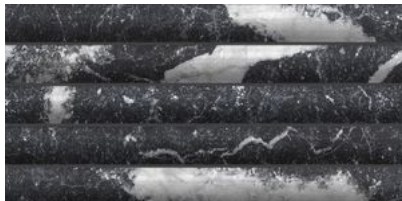

SERIES

OBSESSION

| Glazed Porcelain | Marble Look

Obsession is an ode to the elegance of marble, enhancing its natural beauty through four iconic types: Statuario, Calacatta, Carrara, and Nero. A distinctive feature of the collection is the delicate Matt finish, achieved through the application of fine granules that enrich the product, giving it a soft and silky texture.

PRODUCTS

Obsession 10x10 Calacatta
10"x10" | Glazed Porcelain

Obsession 10x10 Carrara
10"x10" | Glazed Porcelain

Obsession 10x10 Nero
10"x10" | Glazed Porcelain

Obsession 10x10 Statuario
10"x10" | Glazed Porcelain

Obsession 5x10 Calacatta
5"x10" | Glazed Porcelain

Obsession 5x10 Carrara
5"x10" | Glazed Porcelain

Obsession 5x10 Nero
5"x10" | Glazed Porcelain

Obsession 5x10 Statuario
5"x10" | Glazed Porcelain

Obsession 2.5x10 Calacatta
2.5"x10" | Glazed Porcelain