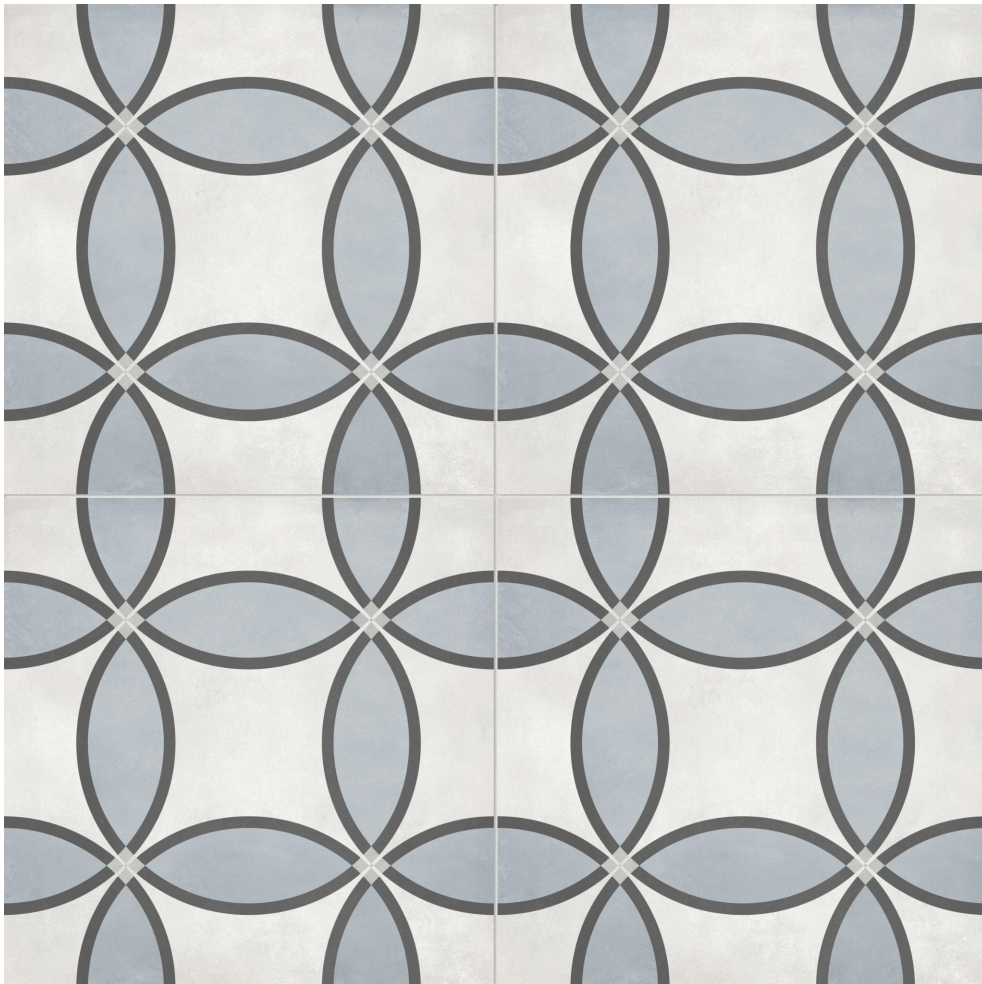

---

**PRODUCT**  
**FORM 8X8 TIDE ZENITH**

---

8"x8" | Pressed Glazed Porcelain | Tile

**TECHNICAL DATA**

CODE: AC4500-07690  
NAME: Form 8x8 Tide Zenith  
SERIES: Form AC  
SIZE: 8"x8"  
FINISH: Matte  
LOOK: Patterned Tiles  
FROST RESISTANCE: Yes  
PEI: 4  
SHADE VARIATION: V2/V3/V4  
SUITABLE FOR: Indoor| Outdoor  
TYPOLOGY: Pressed Glazed Porcelain  
TYPE OF PIECE: Field Tile  
USE: Floor and Wall  
BREAKING STRENGTH:  $\geq 310 \geq 1300$   
CHEMICAL RESISTANCE: CLASS A  
DCOF:  $\geq 0.55$   
FAMILY: Tile  
THICKNESS: 9mm  
NOTES: This product is special order and cannot be cancelled, returned, or refunded.