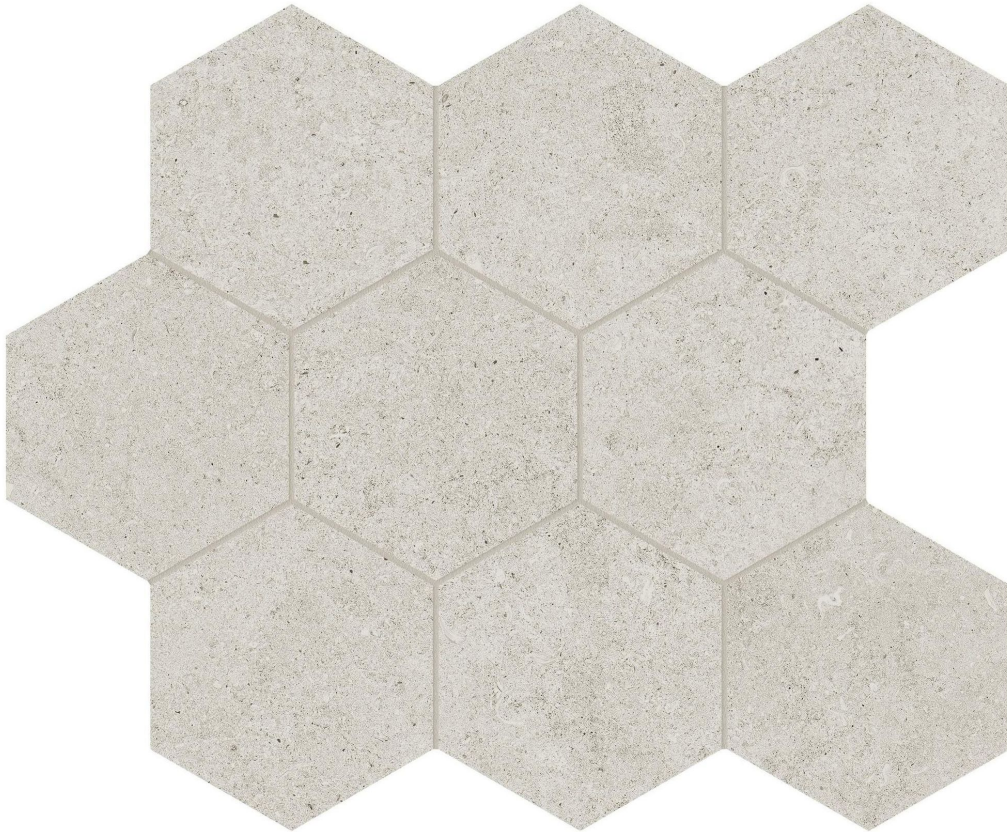

---

**PRODUCT**

**LITHOFORM 4\'' HEX CROSSCUT COAST**

---

10.5"x12" | Porcelain | Tile

**TECHNICAL DATA**

CODE: AC8510-00320

NAME: Lithoform 4" Hex Crosscut Coast

SERIES: Lithoform

SIZE: 10.5"x12"

FINISH: Organic Matte

LOOK: Stone Look

STYLE: Contemporary

SUITABLE FOR: Indoor| Outdoor

TPOLOGY: Porcelain

TYPE OF PIECE: Mosaic

USE: Floor and Wall

EDGE: Rectified

FAMILY: Tile

NOTES: This product is special order and cannot be cancelled, returned, or refunded.

**PACKING**

Size	Product type	BOX			PALLET		
		pcs	sqft	lb	boxes	sqft	lb
10.5"x12"	Mosaic	10	7.86		45		