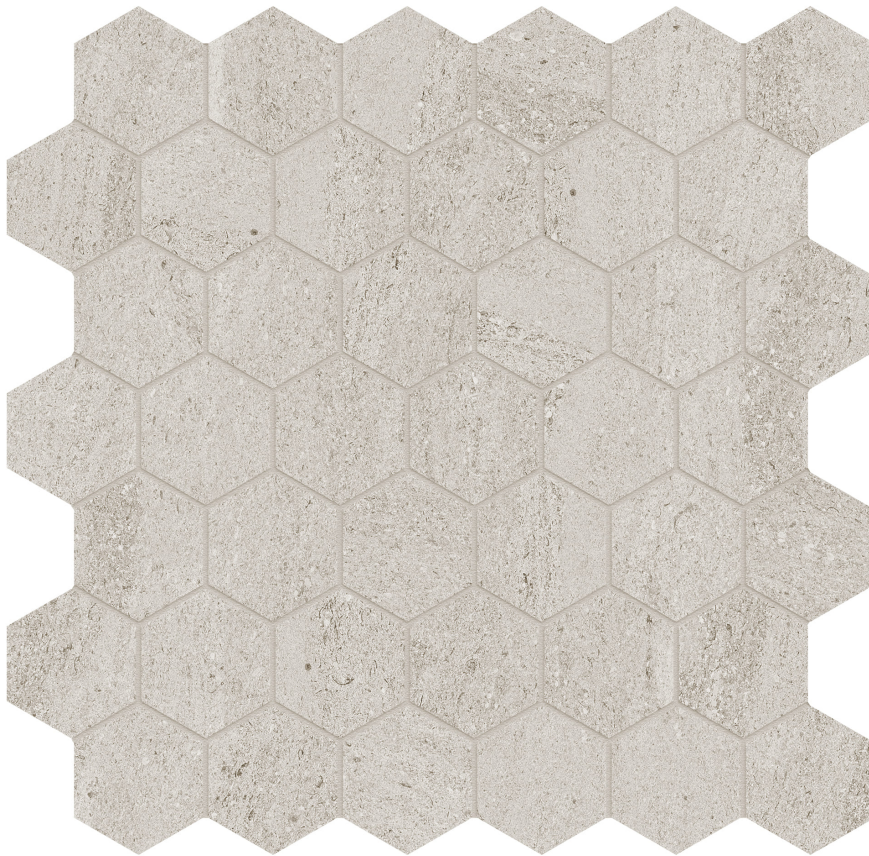

---

**PRODUCT**

**LITHOFORM 2\'' HEX VEINCUT COAST**

---

12"x12" | Porcelain | Tile

**TECHNICAL DATA**

CODE: AC8510-00360

NAME: Lithoform 2" Hex Veincut Coast

SERIES: Lithoform

SIZE: 12"x12"

FINISH: Organic Matte

LOOK: Stone Look

STYLE: Contemporary

SUITABLE FOR: Indoor| Outdoor

TPOLOGY: Porcelain

TYPE OF PIECE: Mosaic

USE: Floor and Wall

EDGE: Rectified

FAMILY: Tile

NOTES: This product is special order and cannot be cancelled, returned, or refunded.

**PACKING**

Size	Product type	BOX			PALLET		
		pcs	sqft	lb	boxes	sqft	lb
12"x12"	Mosaic	10	9.69		45		