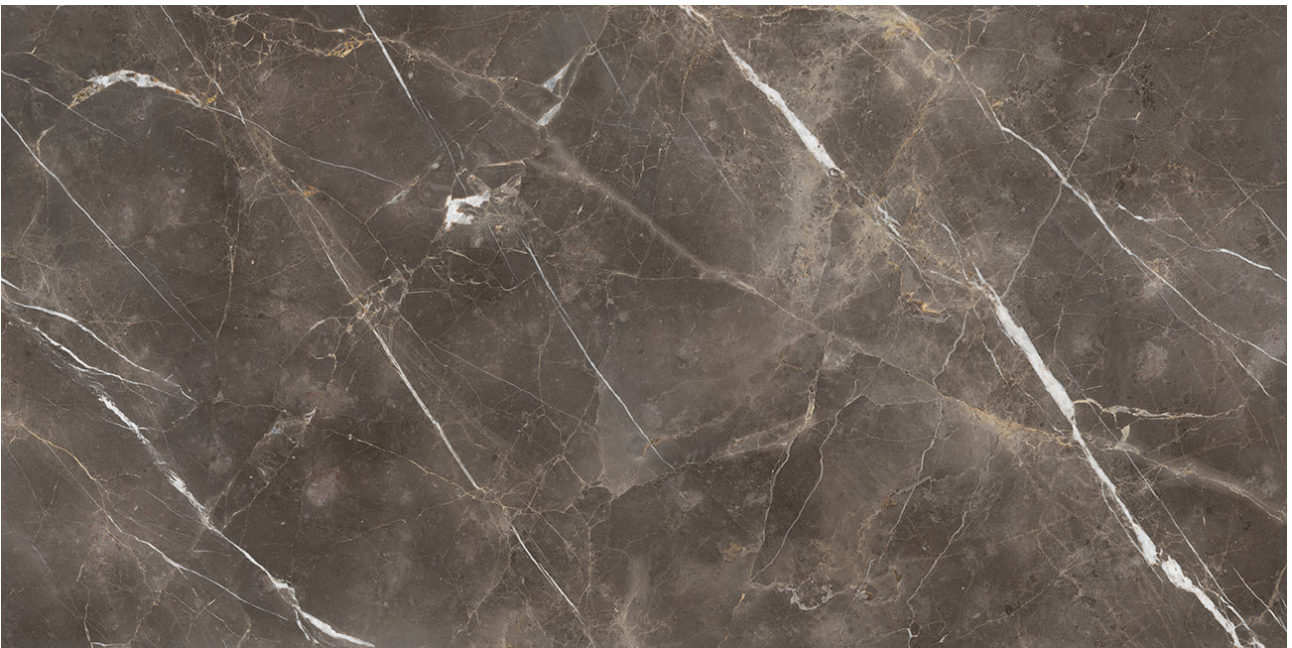

PRODUCT

ROYAL STONEWORKS 63X126 REGAL BROWN MARBLE

HONED

63"x126" | Sintered Slab | Tile

TECHNICAL DATA

CODE: QUSW-RM-1H

NAME: Royal Stoneworks 63X126 Regal Brown Marble Honed

SERIES: Royal Stoneworks

SIZE: 63"x126"

FINISH: Honed

LOOK: Stone Look

FROST RESISTANCE: Yes

SHADE VARIATION: V3

STYLE: Contemporary

SUITABLE FOR: Indoor|Shower

TPOLOGY: Sintered Slab

TYPE OF PIECE: Field Tile

USE: Floor and Wall

EDGE: Rectified

FAMILY: Tile

NOTES: This product is special order and cannot be cancelled, returned, or refunded.

PACKING

Size	Product type	BOX			PALLET		
		pcs	sqft	lb	boxes	sqft	lb
63"x126"	Field Tile	1	55.11		1		