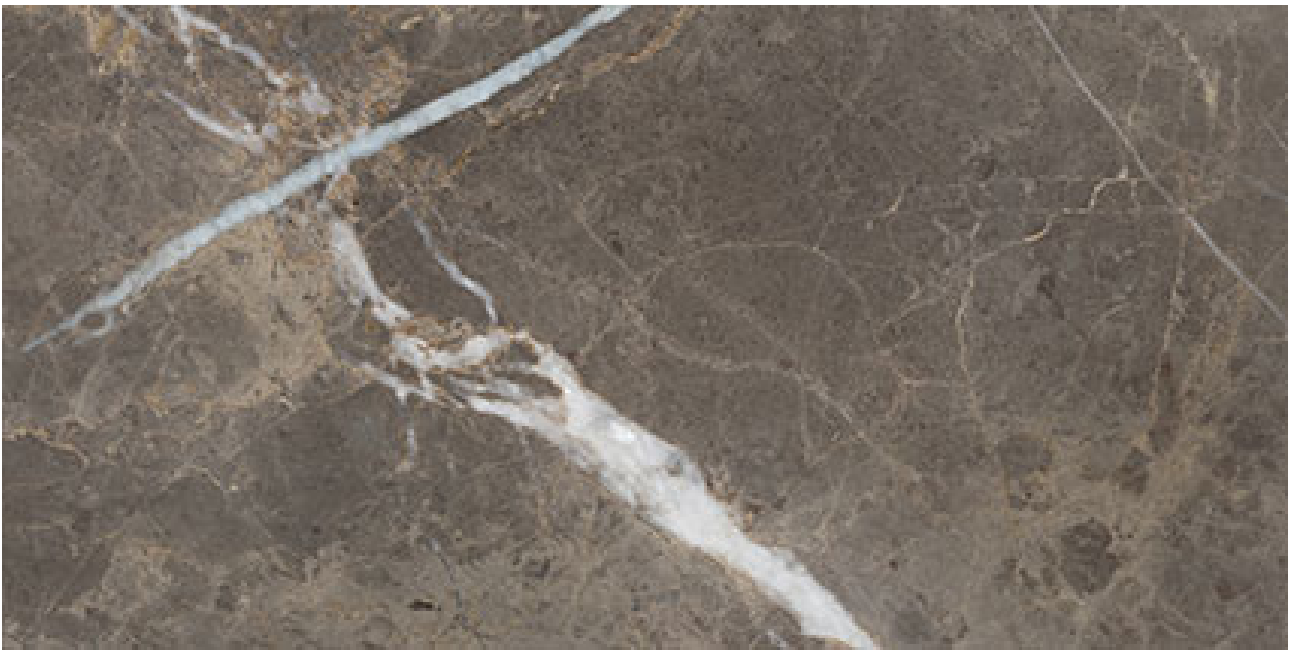

PRODUCT

ROYAL STONEWORKS 12X24 REGAL BROWN MARBLE

HONED

12"x24" | Porcelain | Tile

TECHNICAL DATA

CODE: QUSW-RM-5H

NAME: Royal Stoneworks 12X24 Regal Brown Marble Honed

SERIES: Royal Stoneworks

SIZE: 12"x24"

FINISH: Honed

LOOK: Stone Look

FROST RESISTANCE: Yes

SHADE VARIATION: V3

STYLE: Contemporary

SUITABLE FOR: Indoor|Shower

TPOLOGY: Porcelain

TYPE OF PIECE: Field Tile

USE: Floor and Wall

EDGE: Rectified

FAMILY: Tile

NOTES: This product is special order and cannot be cancelled, returned, or refunded.

PACKING

Size	Product type	BOX			PALLET		
		pcs	sqft	lb	boxes	sqft	lb
12"x24"	Field Tile	6	11.52		48		