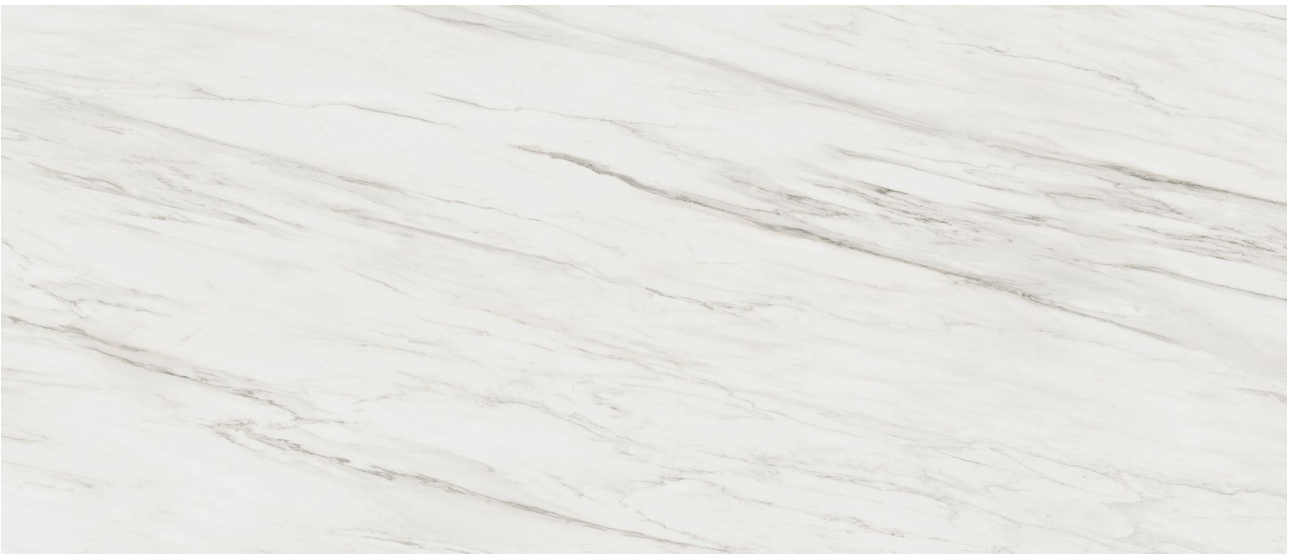

---

**PRODUCT**  
**ROYAL STONEWORKS 48X110 ITALIAN CREAM VEIN**  
**HONED**

---

48"x110" | Sintered Slab | Tile

ROOM SCENES

**TECHNICAL DATA**

CODE: QUSW-IC-2H

NAME: Royal Stoneworks 48X110 Italian Cream Vein Honed

SERIES: Royal Stoneworks

SIZE: 48"x110"

FINISH: Honed

LOOK: Stone Look

FROST RESISTANCE: Yes

STYLE: Contemporary

SUITABLE FOR: Indoor|Shower

TPOLOGY: Sintered Slab