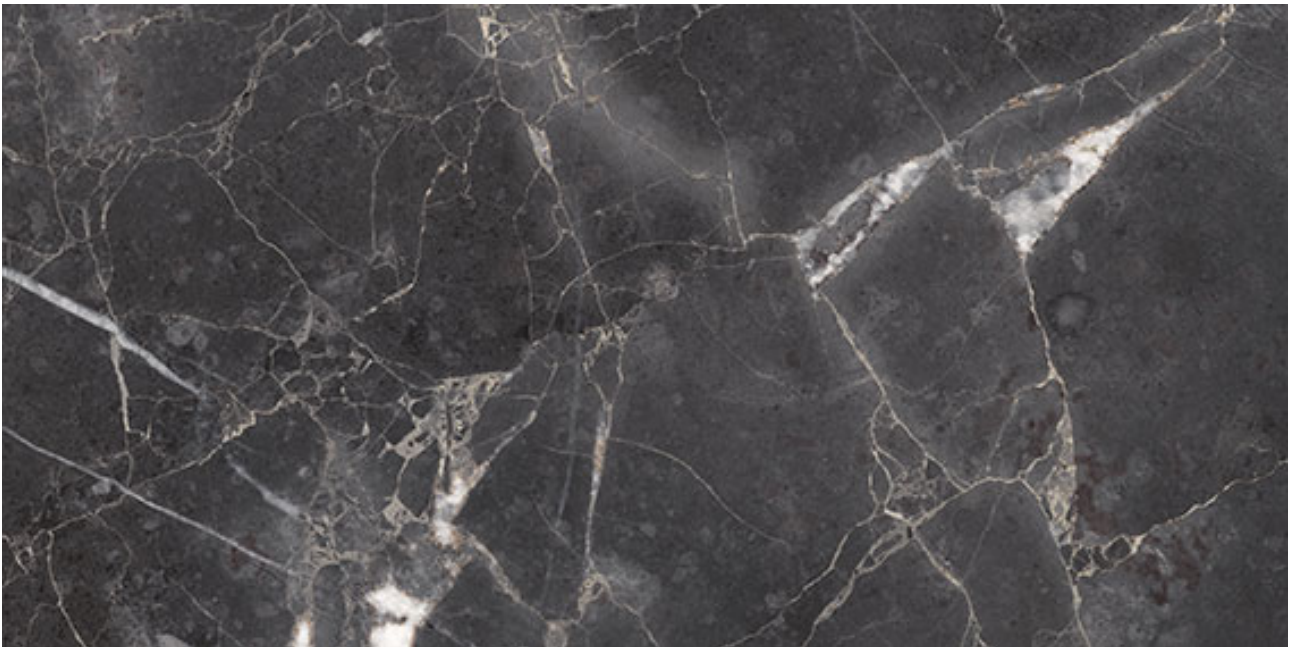

PRODUCT

ROYAL STONWORKS 12X24 TUSCAN FORGE VEIN HONED

12"x24" | Porcelain | Tile

TECHNICAL DATA

CODE: QUSW-TF-5H
NAME: Royal Stoneworks 12X24 Tuscan Forge Vein Honed
SERIES: Royal Stoneworks
SIZE: 12"x24"
FINISH: Honed
LOOK: Stone Look
EDGE: Rectified
FAMILY: Tile
FROST RESISTANCE: Yes
SHADE VARIATION: V3
STYLE: Contemporary
SUITABLE FOR: Indoor|Shower
TYPOLOGY: Porcelain
TYPE OF PIECE: Field Tile
USE: Floor and Wall