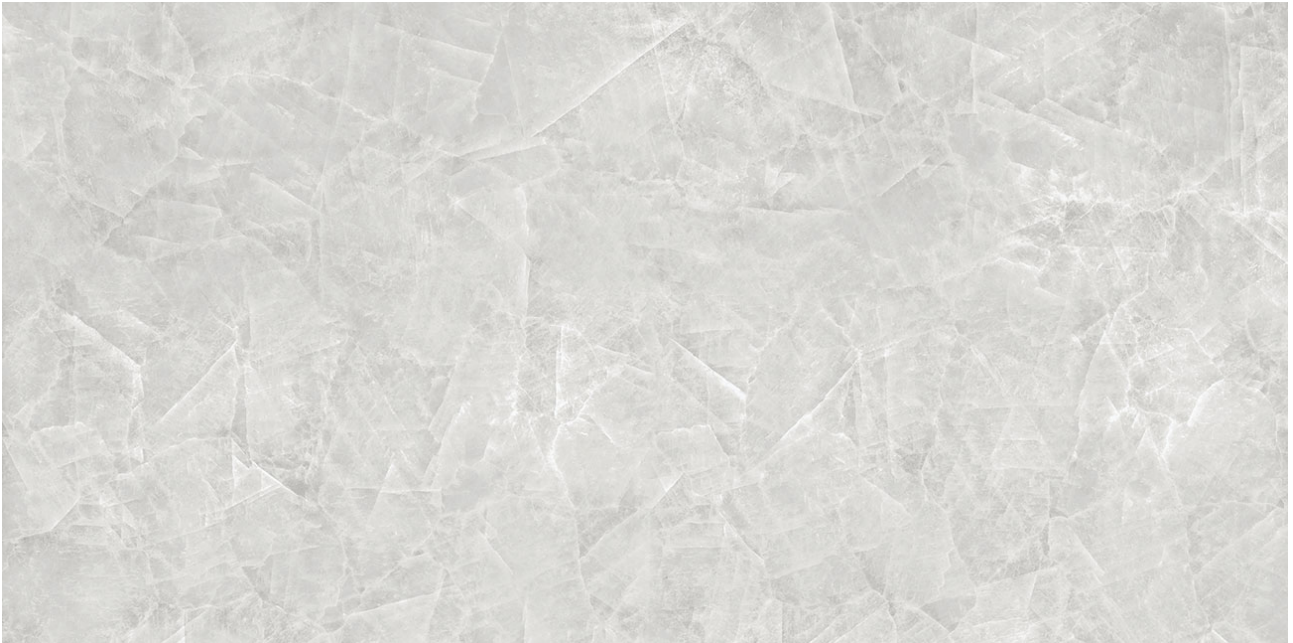

# ROYAL STONEWORKS 63X126 CRYSTAL LUXE HONED

---

63"x126" | Sintered Slab | Tile

**TECHNICAL DATA**

CODE: QUSW-CL-1H  
NAME: Royal Stoneworks 63X126 Crystal Luxe Honed  
SERIES: Royal Stoneworks  
SIZE: 63"x126"  
FINISH: Honed  
LOOK: Stone Look  
EDGE: Rectified  
FAMILY: Tile  
FROST RESISTANCE: Yes  
SHADE VARIATION: V2  
STYLE: Contemporary  
SUITABLE FOR: Indoor|Shower  
TYPOLOGY: Sintered Slab  
TYPE OF PIECE: Field Tile  
USE: Floor and Wall