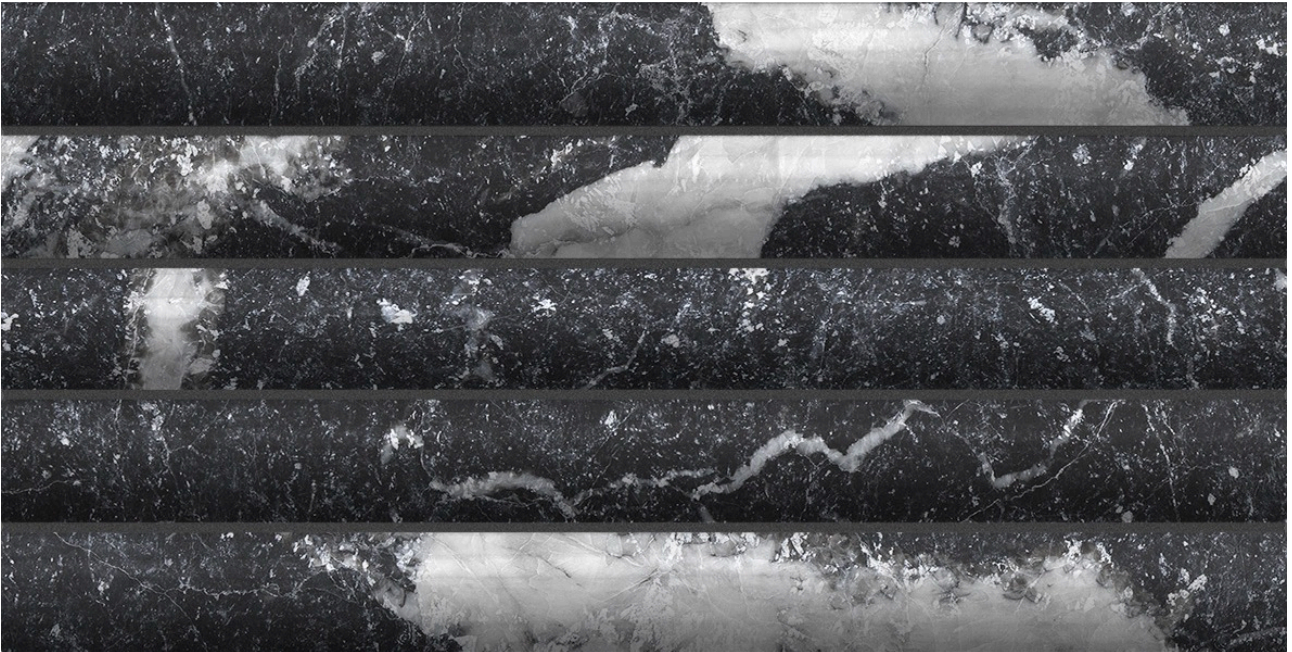

PRODUCT
OBSESSION 5X10 NERO

5"x10" | Glazed Porcelain | Tile

ROOM SCENES

TECHNICAL DATA

CODE: QUOB-NE-2
NAME: Obsession 5x10 Nero
SERIES: Obsession
SIZE: 5"x10"
FINISH: Matt
LOOK: Marble Look
BREAKING STRENGTH: ≥ 1300 N
CHEMICAL RESISTANCE: GA GLA GHA
DCOF: > 0.42
FAMILY: Tile
FROST RESISTANCE: Yes
MOHS: 6
PEI: 3
R VALUE: R9
SHADE VARIATION: V1
STAIN RESISTANCE: 5
STYLE: Classic
SUITABLE FOR: Backsplash|Indoor|Shower
TYPOLOGY: Glazed Porcelain
THICKNESS: 9 mm
TYPE OF PIECE: Field Tile
USE: Wall only
NOTES: 32 graphic variations