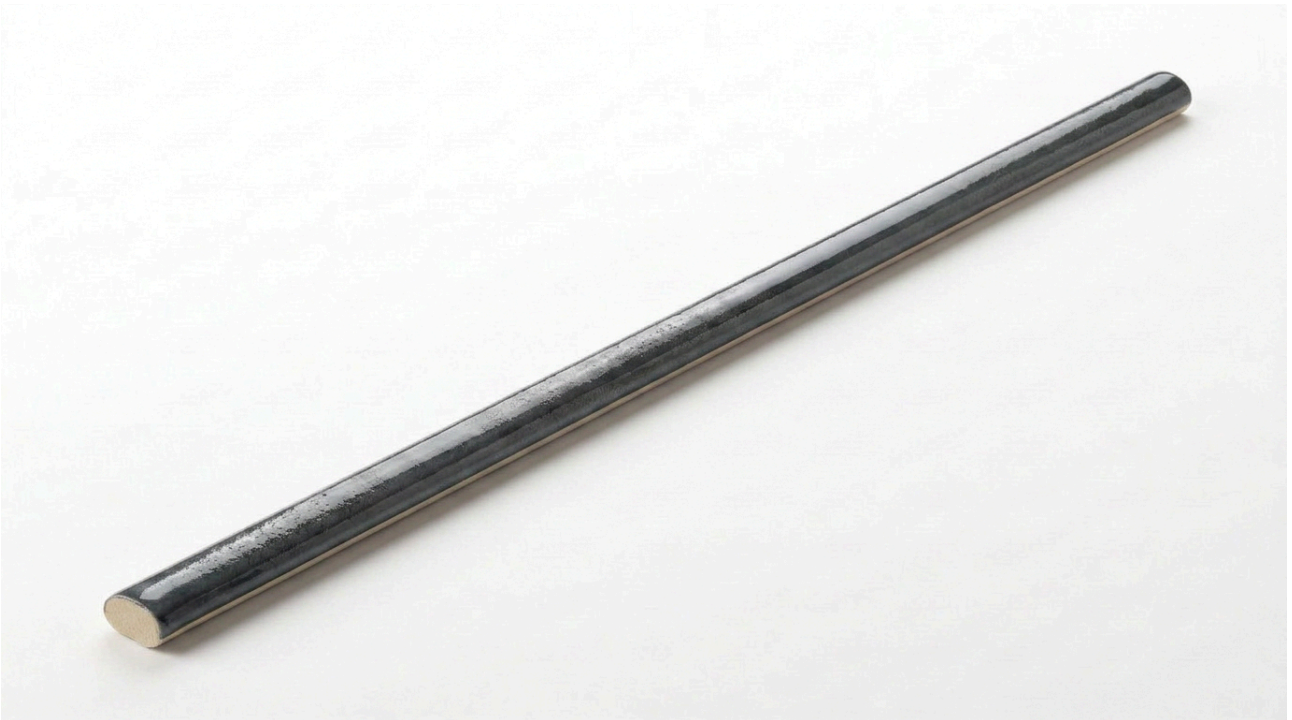

PRODUCT
ARUBA COAL GLOSS .39X9 TRIM

.39"x9" | Porcelain | Tile

TECHNICAL DATA

CODE: QUAU-CO-SBG
NAME: Aruba Coal Gloss .39x9 Trim
SERIES: Aruba
SIZE: .39"x9"
FINISH: Gloss
LOOK: Subway Tile
FAMILY: Tile
FROST RESISTANCE: Yes
PEI: 4
STYLE: Contemporary
SUITABLE FOR: Indoor| Outdoor| Pool| Backsplash| Shower
TYPOLOGY: Porcelain
TYPE OF PIECE: Trim
USE: Floor and Wall