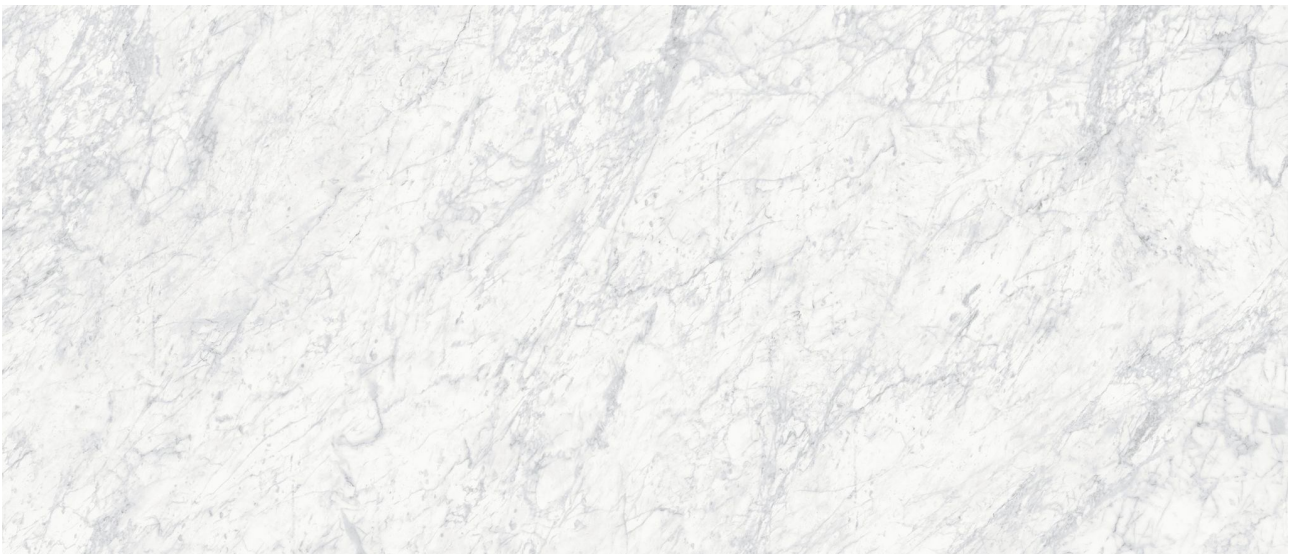

---

**PRODUCT**  
**ROYAL STONEWORKS 48X110 OLD WORLD BIANCO**  
**POLISHED**

---

48"x110" | Sintered Slab | Tile

**TECHNICAL DATA**

CODE: QUSW-OW-2P  
NAME: Royal Stoneworks 48X110 Old World Bianco Polished  
SERIES: Royal Stoneworks  
SIZE: 48"x110"  
FINISH: Polished  
LOOK: Stone Look  
EDGE: Rectified  
FAMILY: Tile  
FROST RESISTANCE: Yes  
SHADE VARIATION: V3  
STYLE: Contemporary  
SUITABLE FOR: Indoor|Shower  
TYPOLOGY: Sintered Slab  
TYPE OF PIECE: Field Tile  
USE: Floor and Wall