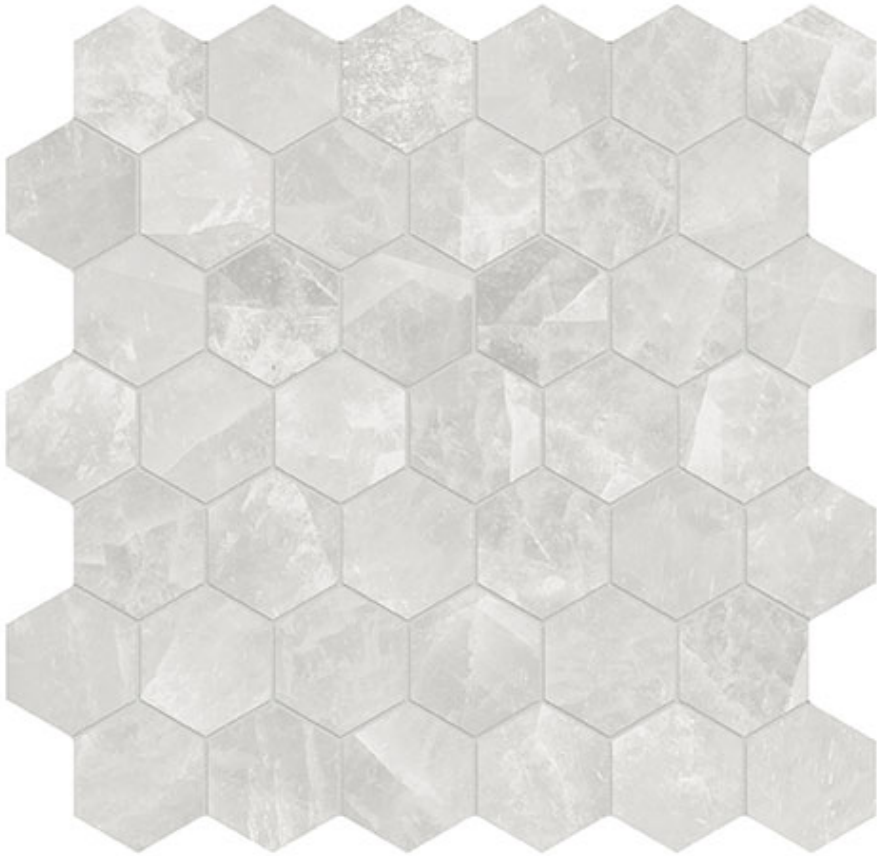

PRODUCT
ROYAL STONWORKS 2\" CRYSTAL LUXE HEX

12"x12" | Porcelain | Tile

TECHNICAL DATA

CODE: QUSW-CL-HX
NAME: Royal Stoneworks 2" Crystal Luxe Hex
SERIES: Royal Stoneworks
SIZE: 12"x12"
FINISH: Honed
LOOK: Stone Look
FAMILY: Tile
MOSAIC TYPE: 2"x2"
SHADE VARIATION: V2
STYLE: Contemporary
SUITABLE FOR: Indoor|Shower
TYPOLOGY: Porcelain
TYPE OF PIECE: Mosaic
USE: Floor and Wall