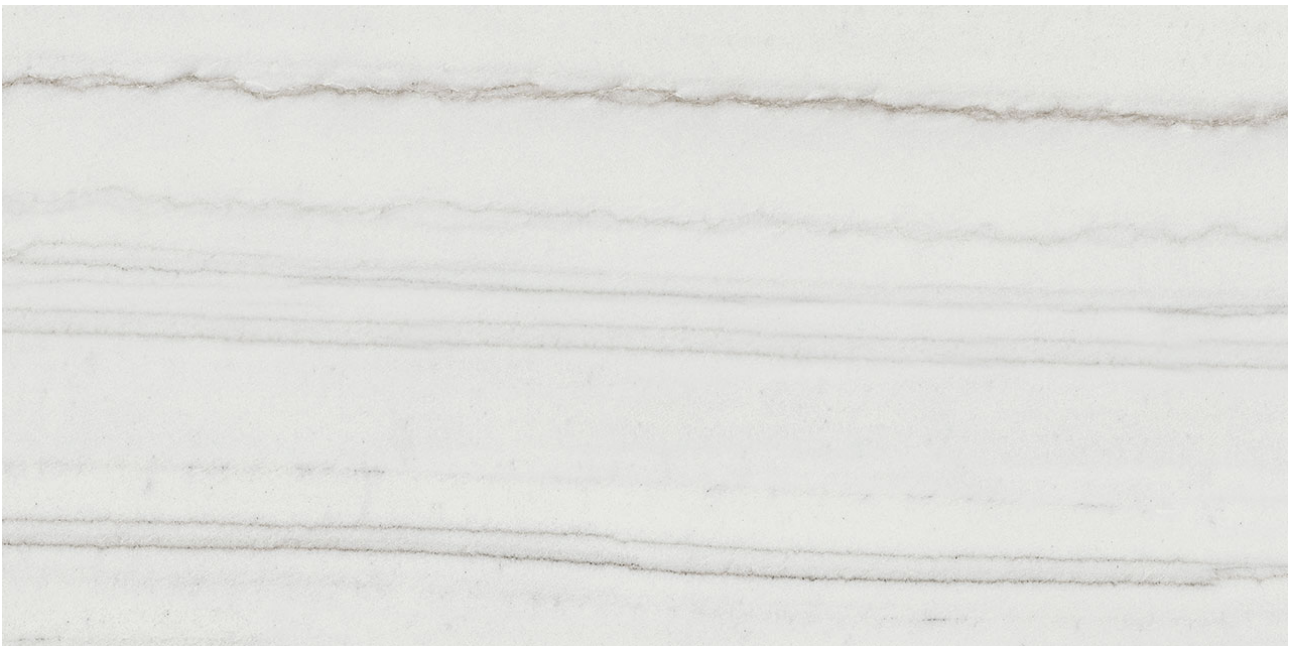

---

**PRODUCT**  
**ROYAL STONEWORKS 12X24 TUSCAN WHITE VEIN**  
**POLISHED**

---

12"x24" | Porcelain | Tile

**TECHNICAL DATA**

CODE: QUSW-TW-5P  
NAME: Royal Stoneworks 12X24 Tuscan White Vein Polished  
SERIES: Royal Stoneworks  
SIZE: 12"x24"  
FINISH: Polished  
LOOK: Stone Look  
EDGE: Rectified  
FAMILY: Tile  
FROST RESISTANCE: Yes  
STYLE: Contemporary  
SUITABLE FOR: Indoor|Shower  
TYPOLOGY: Porcelain  
TYPE OF PIECE: Field Tile  
USE: Floor and Wall