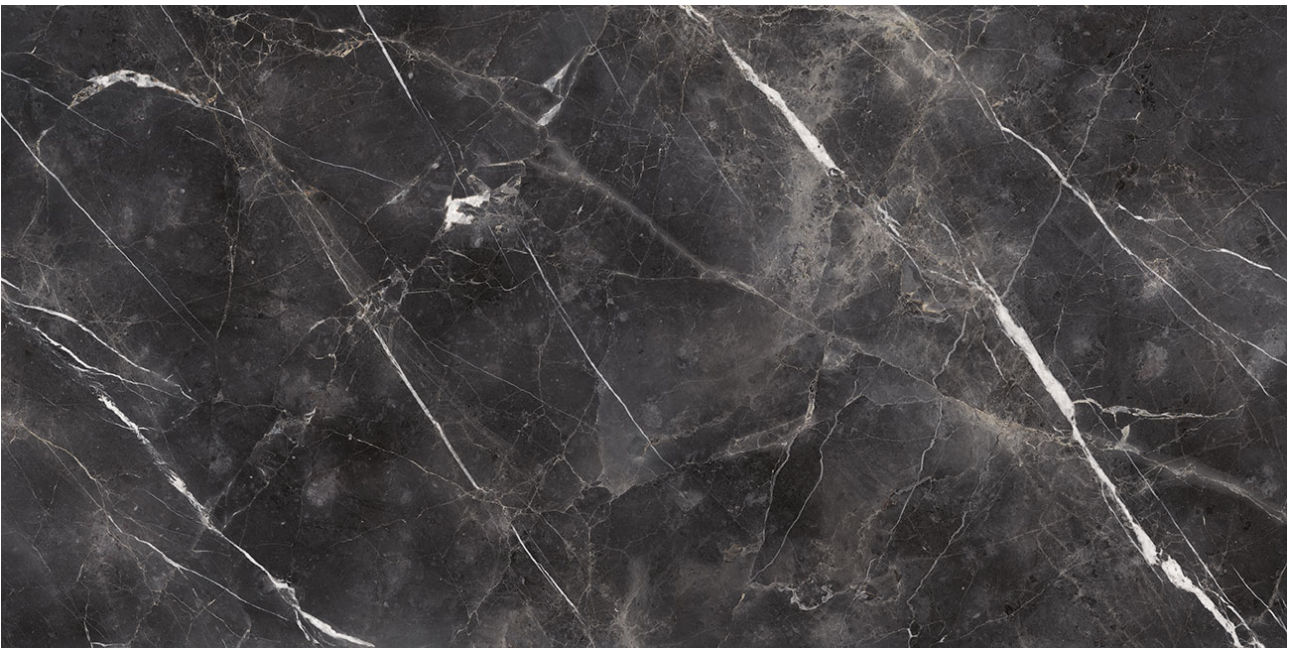

---

**PRODUCT**  
**ROYAL STONWORKS 63X126 TUSCAN FORGE VEIN**  
**POLISHED**

---

63"x126" | Sintered Slab | Tile

**TECHNICAL DATA**

CODE: QUSW-TF-1P  
NAME: Royal Stoneworks 63X126 Tuscan Forge Vein Polished  
SERIES: Royal Stoneworks  
SIZE: 63"x126"  
FINISH: Polished  
LOOK: Stone Look  
EDGE: Rectified  
FAMILY: Tile  
FROST RESISTANCE: Yes  
SHADE VARIATION: V3  
STYLE: Contemporary  
SUITABLE FOR: Indoor|Shower  
TYPOLOGY: Sintered Slab  
TYPE OF PIECE: Field Tile  
USE: Floor and Wall