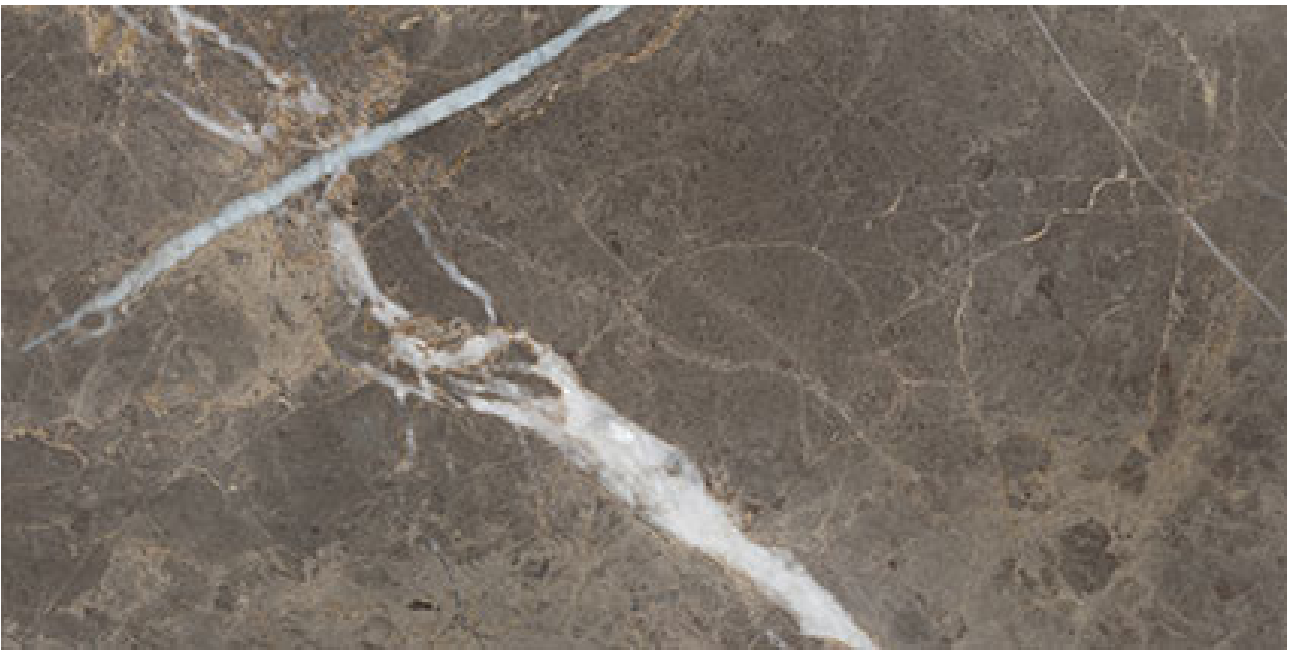

PRODUCT
ROYAL STONEWORKS 12X24 REGAL BROWN MARBLE
POLISHED

12"x24" | Porcelain | Tile

TECHNICAL DATA

CODE: QUSW-RM-5P
NAME: Royal Stoneworks 12X24 Regal Brown Marble Polished
SERIES: Royal Stoneworks
SIZE: 12"x24"
FINISH: Polished
LOOK: Stone Look
EDGE: Rectified
FAMILY: Tile
FROST RESISTANCE: Yes
SHADE VARIATION: V3
STYLE: Contemporary
SUITABLE FOR: Indoor|Shower
TYPOLOGY: Porcelain
TYPE OF PIECE: Field Tile
USE: Floor and Wall