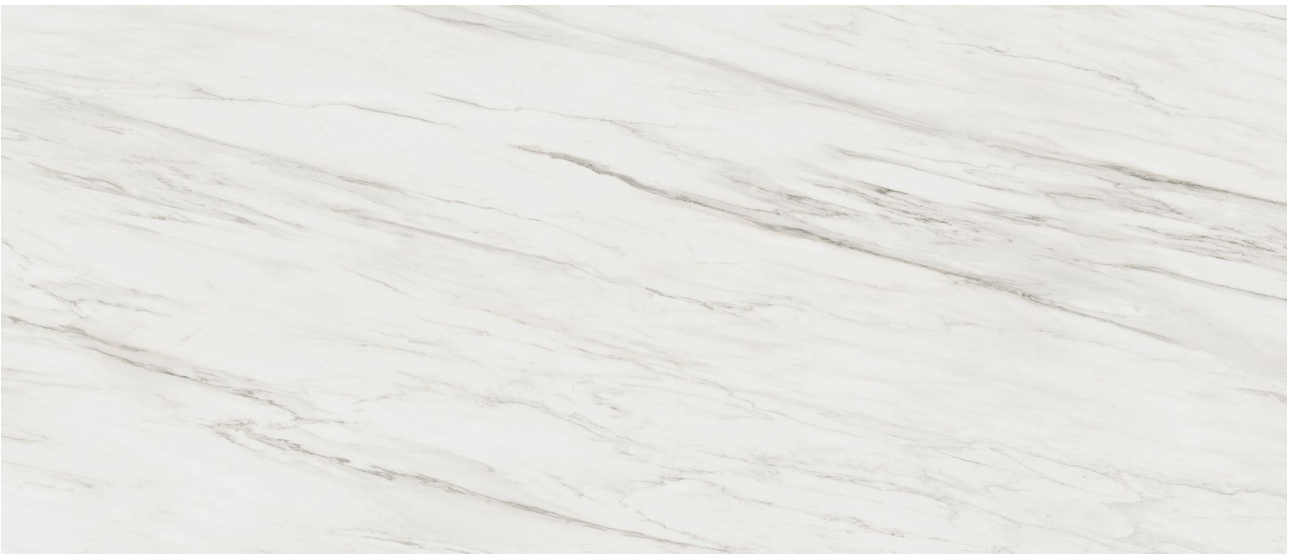

PRODUCT
ROYAL STONEWORKS 48X110 ITALIAN CREAM VEIN
POLISHED

48"x110" | Sintered Slab | Tile

TECHNICAL DATA

CODE: QUSW-IC-2P
NAME: Royal Stoneworks 48X110 Italian Cream Vein Polished
SERIES: Royal Stoneworks
SIZE: 48"x110"
FINISH: Polished
LOOK: Stone Look
EDGE: Rectified
FAMILY: Tile
FROST RESISTANCE: Yes
STYLE: Contemporary
SUITABLE FOR: Indoor|Shower
TYPOLOGY: Sintered Slab
TYPE OF PIECE: Field Tile
USE: Floor and Wall