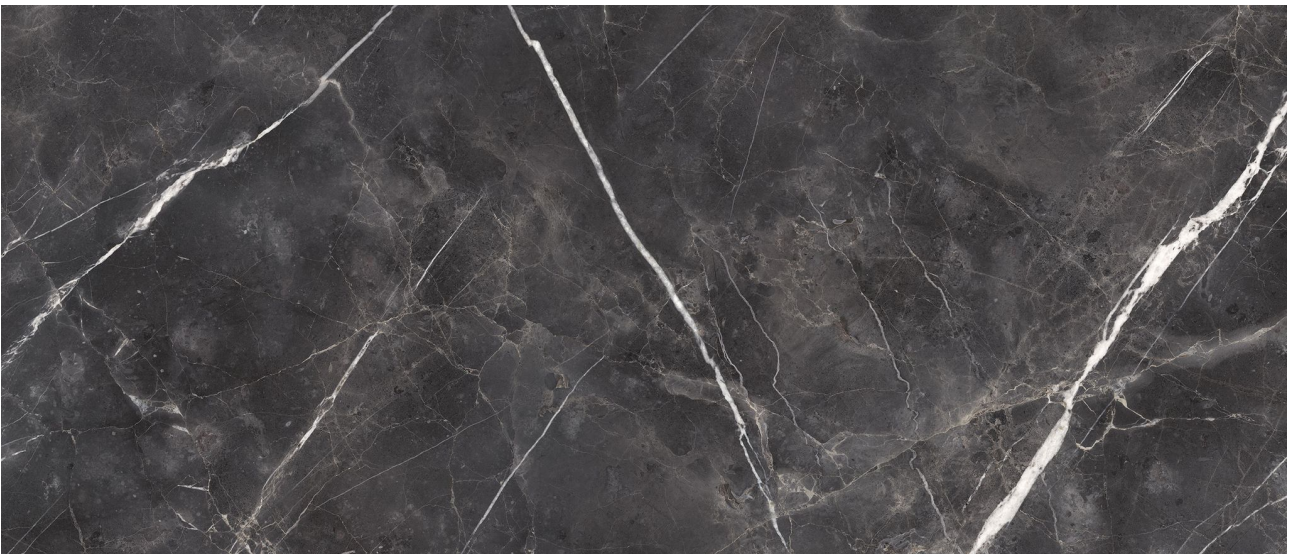

---

**PRODUCT**  
**ROYAL STONWORKS 48X110 TUSCAN FORGE VEIN**  
**HONED**

---

48"x110" | Sintered Slab | Tile

**TECHNICAL DATA**

CODE: QUSW-TF-2H  
NAME: Royal Stoneworks 48X110 Tuscan Forge Vein Honed  
SERIES: Royal Stoneworks  
SIZE: 48"x110"  
FINISH: Honed  
LOOK: Stone Look  
EDGE: Rectified  
FAMILY: Tile  
FROST RESISTANCE: Yes  
SHADE VARIATION: V3  
STYLE: Contemporary  
SUITABLE FOR: Indoor|Shower  
TYPOLOGY: Sintered Slab  
TYPE OF PIECE: Field Tile  
USE: Floor and Wall