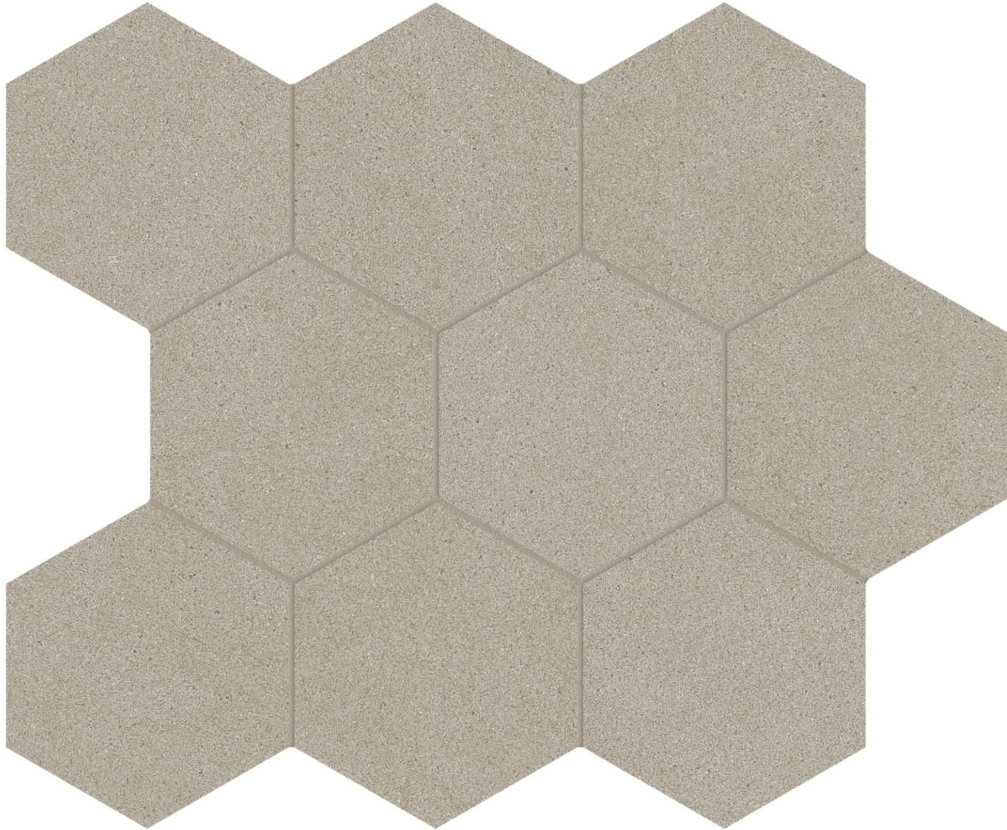

---

**PRODUCT**  
**SERENA 4\"/>Hexagonal tile pattern**

10.5"x12" | Porcelain | Tile

**TECHNICAL DATA**

CODE: AC8510-00300

NAME: Serena 4" Hex Valley

SERIES: Serena

SIZE: 10.5"x12"

FINISH: Organic Matte

LOOK: Stone Look

EDGE: Rectified

FAMILY: Tile

STYLE: Contemporary

SUITABLE FOR: Indoor| Outdoor

TPOLOGY: Porcelain

TYPE OF PIECE: Mosaic

USE: Floor and Wall

NOTES: This product is special order and cannot be cancelled, returned, or refunded.

**PACKING**

Size	Product type	BOX			PALLET		
		pcs	sqft	lb	boxes	sqft	lb
10.5"x12"	Mosaic	10	7.86		45		