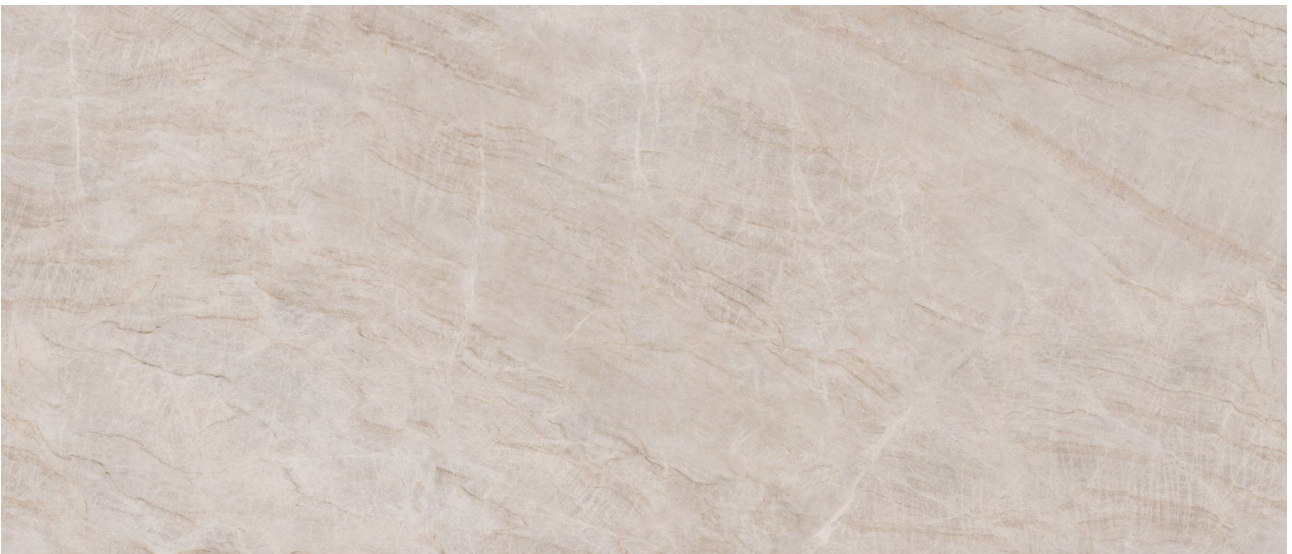

PRODUCT
ROYAL STONEWORKS 48X110 TAJ MAHAL CLASSIC
POLISHED

48"x110" | Sintered Slab | Tile

TECHNICAL DATA

CODE: QUSW-TM-2P
NAME: Royal Stoneworks 48X110 Taj Mahal Classic Polished
SERIES: Royal Stoneworks
SIZE: 48"x110"
FINISH: Polished
LOOK: Stone Look
EDGE: Rectified
FAMILY: Tile
FROST RESISTANCE: Yes
SHADE VARIATION: V2
STYLE: Contemporary
SUITABLE FOR: Indoor|Shower
TYPOLOGY: Sintered Slab
TYPE OF PIECE: Field Tile
USE: Floor and Wall