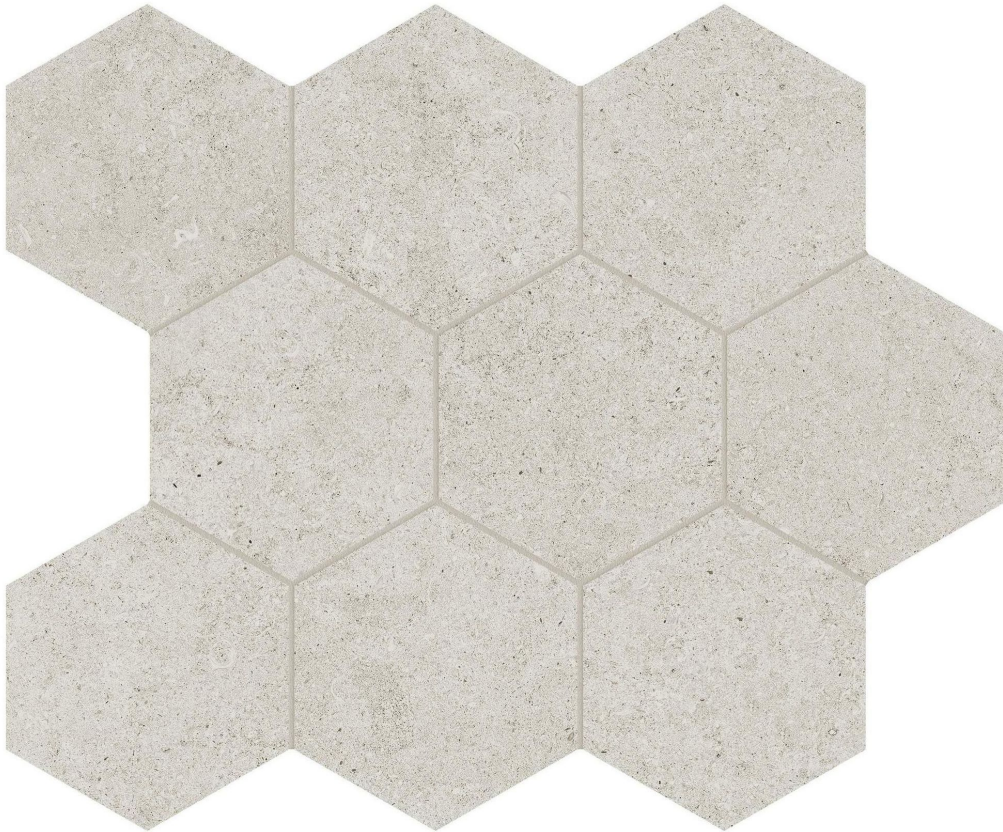

PRODUCT
LITHOFORM 4\"

10.5\"x12\" | Porcelain | Tile

TECHNICAL DATA

CODE: AC8510-00310

NAME: Lithoform 4" Hex Crosscut Dunes

SERIES: Lithoform

SIZE: 10.5"x12"

FINISH: Organic Matte

LOOK: Stone Look

EDGE: Rectified

FAMILY: Tile

STYLE: Contemporary

SUITABLE FOR: Indoor| Outdoor

TYPOLOGY: Porcelain

TYPE OF PIECE: Mosaic

USE: Floor and Wall