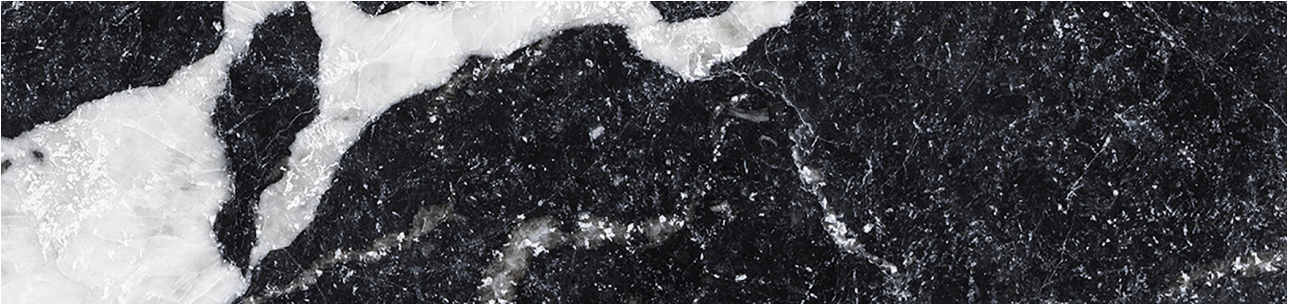

---

**PRODUCT**  
**OBSESSION 2.5X10 NERO**

---

2.5"x10" | Glazed Porcelain | Tile

**GRAPHIC VARIETY**

**ROOM SCENES**

**TECHNICAL DATA**

CODE: QUOB-NE-1  
NAME: Obsession 2.5x10 Nero  
SERIES: Obsession  
SIZE: 2.5"x10"  
FINISH: Matt  
LOOK: Marble Look  
BREAKING STRENGTH:  $\geq 1300$  N  
CHEMICAL RESISTANCE: GA GLA GHA  
DCOF:  $> 0.42$   
FAMILY: Tile  
FROST RESISTANCE: Yes  
MOHS: 6  
PEI: 3  
R VALUE: R9  
SHADE VARIATION: V1  
STAIN RESISTANCE: 5  
STYLE: Classic  
SUITABLE FOR: Backsplash|Indoor|Shower  
TYPOLOGY: Glazed Porcelain  
THICKNESS: 9 mm  
TYPE OF PIECE: Field Tile  
USE: Floor and Wall  
NOTES: 1 square metre of graphic variations