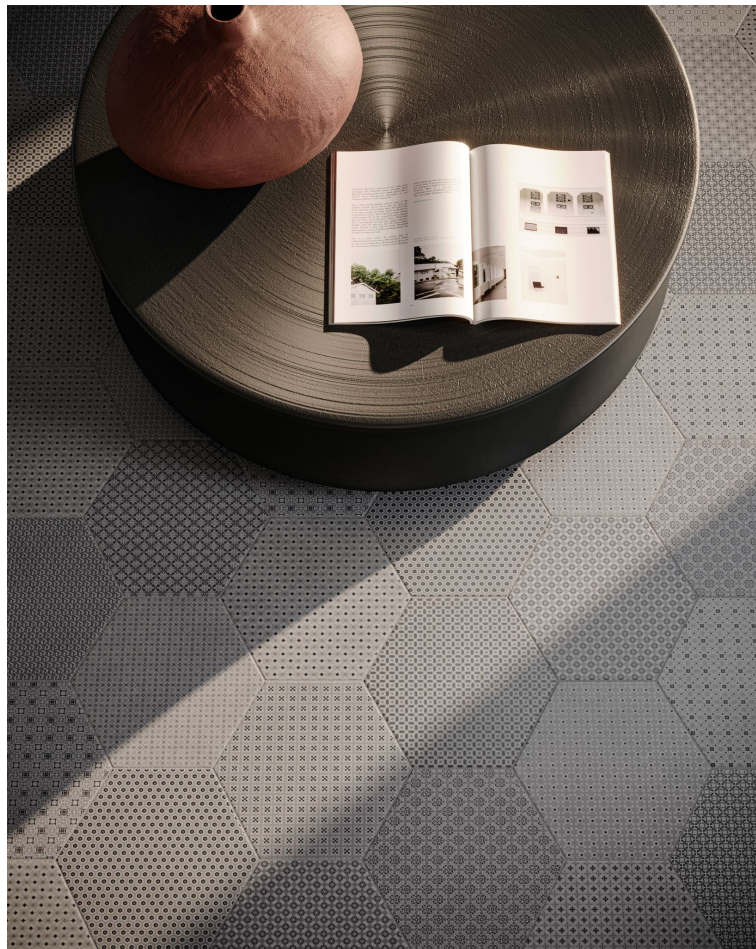

SERIES TAPESTRI

| Pressed Glazed Porcelain | Multi-Look Mosaics | Stone Look

Modern geometric compositions with sophistication and enduring style.

PRODUCTS

Tapestri 8.5 Cashmere Blend Hexagon
8.5"x10" | Pressed Glazed Porcelain

Tapestri 8.5 Cashmere Hexagon
8.5"x10" | Pressed Glazed Porcelain

Tapestri 8.5 Denim Blend Hexagon
8.5"x10" | Pressed Glazed Porcelain

Tapestri 8.5 Grey Denim Hexagon
8.5"x10" | Pressed Glazed Porcelain