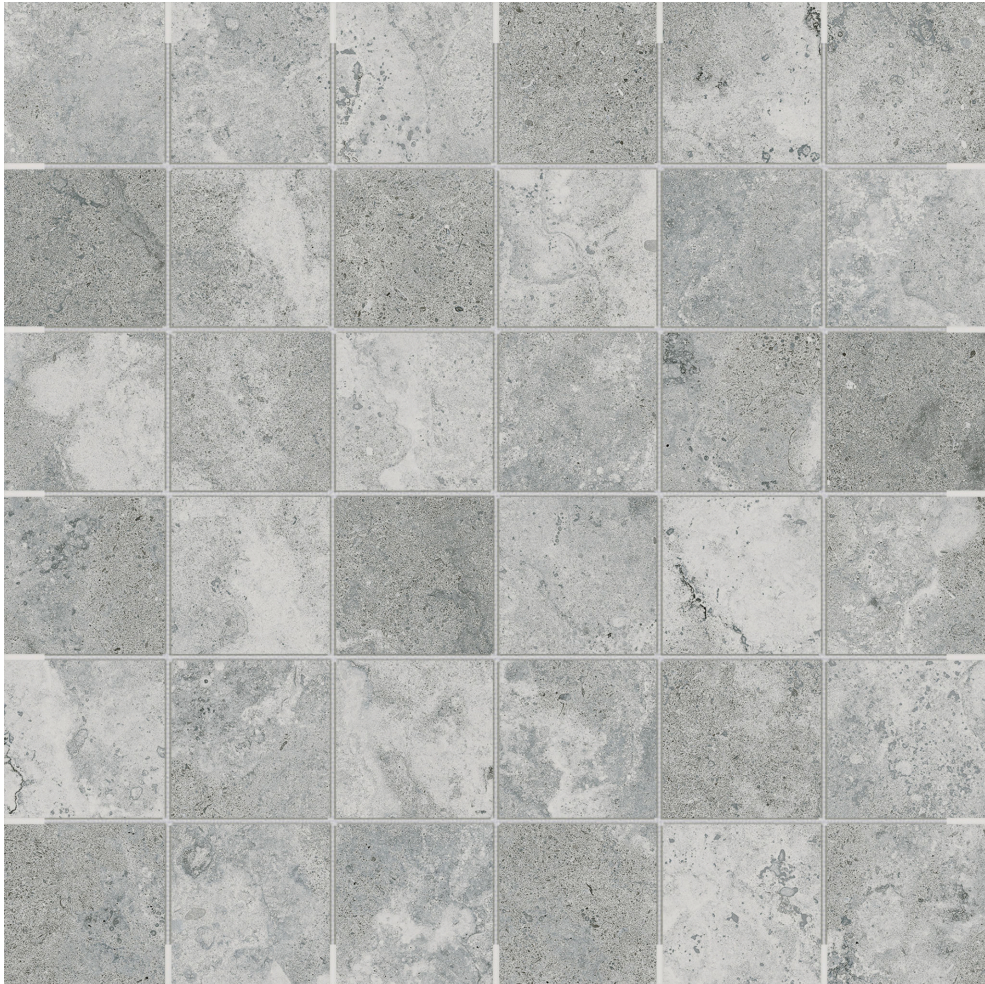

---

**PRODUCT**  
**VENETA 2X2 ARGENTO**

---

12"x12" | Glazed Porcelain | Tile

**TECHNICAL DATA**

CODE: AC4501-02980

NAME: Veneta 2x2 Argento

SERIES: Veneta

SIZE: 12"x12"

FINISH: Matte

LOOK: Stone Look

BREAKING STRENGTH:  $\geq 300 \geq 1300$

CHEMICAL RESISTANCE: CLASS A

DCOF:  $\geq 0.65$

FAMILY: Tile

FROST RESISTANCE: Yes

SHADE VARIATION: V3

SUITABLE FOR: Indoor| Outdoor

TPOLOGY: Glazed Porcelain

THICKNESS: 8.5mm

TYPE OF PIECE: Mosaic

USE: Floor and Wall

NOTES: This product is special order and cannot be cancelled, returned, or refunded.