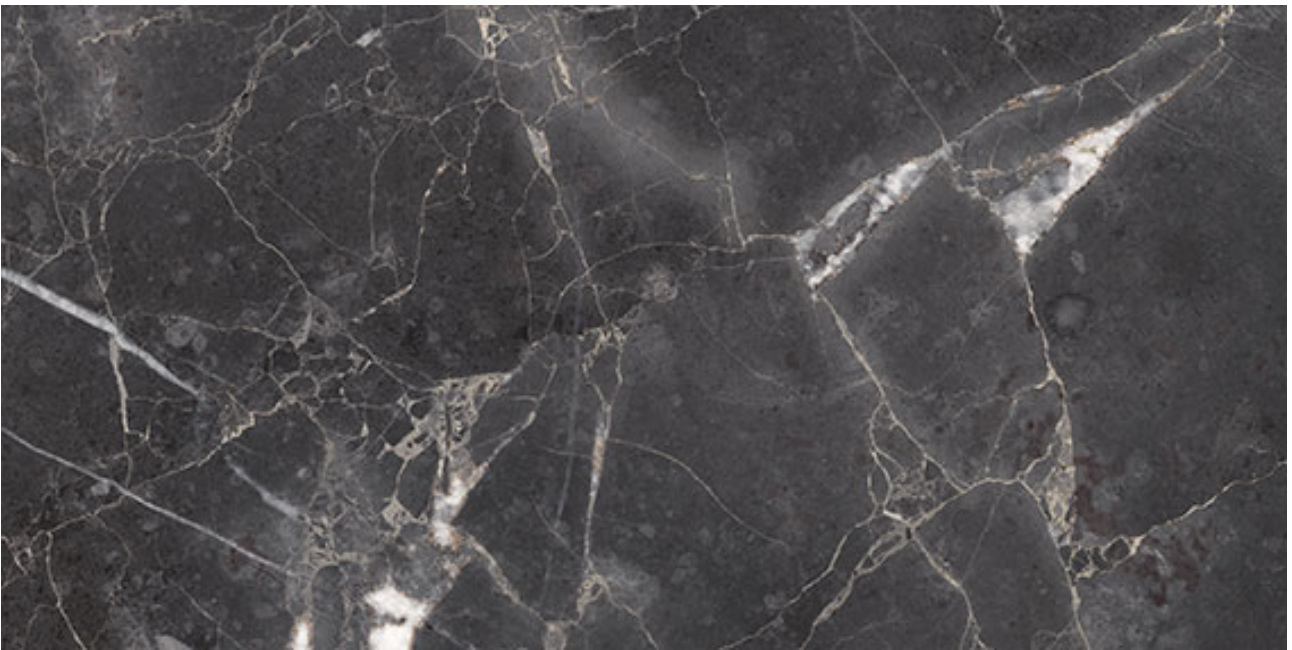

---

**PRODUCT**  
**ROYAL STONEWORKS 12X24 TUSCAN FORGE VEIN**  
**POLISHED**

---

12"x24" | Porcelain | Tile

**TECHNICAL DATA**

CODE: QUSW-TF-5P  
NAME: Royal Stoneworks 12X24 Tuscan Forge Vein Polished  
SERIES: Royal Stoneworks  
SIZE: 12"x24"  
FINISH: Polished  
LOOK: Stone Look  
EDGE: Rectified  
FAMILY: Tile  
FROST RESISTANCE: Yes  
SHADE VARIATION: V3  
STYLE: Contemporary  
SUITABLE FOR: Indoor|Shower  
TYPOLOGY: Porcelain  
TYPE OF PIECE: Field Tile  
USE: Floor and Wall