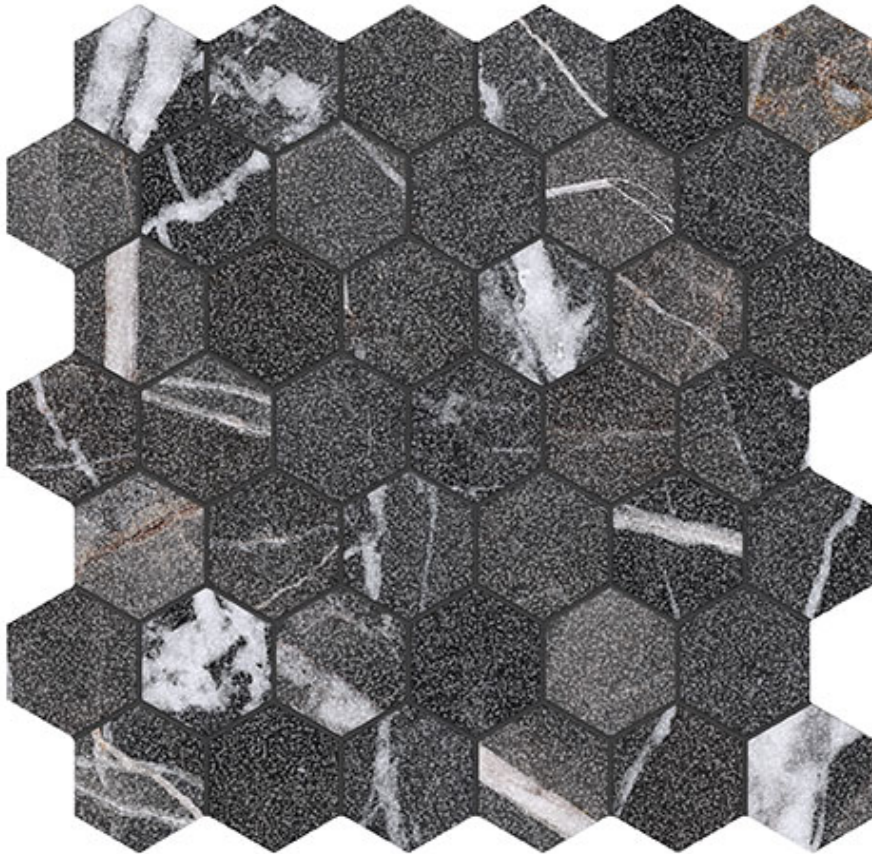

# ROYAL STONEWORKS 2\" REGAL BLACK VEIN HEX

---

12"x12" | Porcelain | Tile

**TECHNICAL DATA**

CODE: QUSW-RV-HX  
NAME: Royal Stoneworks 2" Regal Black Vein Hex  
SERIES: Royal Stoneworks  
SIZE: 12"x12"  
FINISH: Vintage  
LOOK: Stone Look  
FAMILY: Tile  
MOSAIC TYPE: 2"x2"  
STYLE: Contemporary  
SUITABLE FOR: Indoor|Shower  
TYPOLOGY: Porcelain  
TYPE OF PIECE: Mosaic  
USE: Floor and Wall