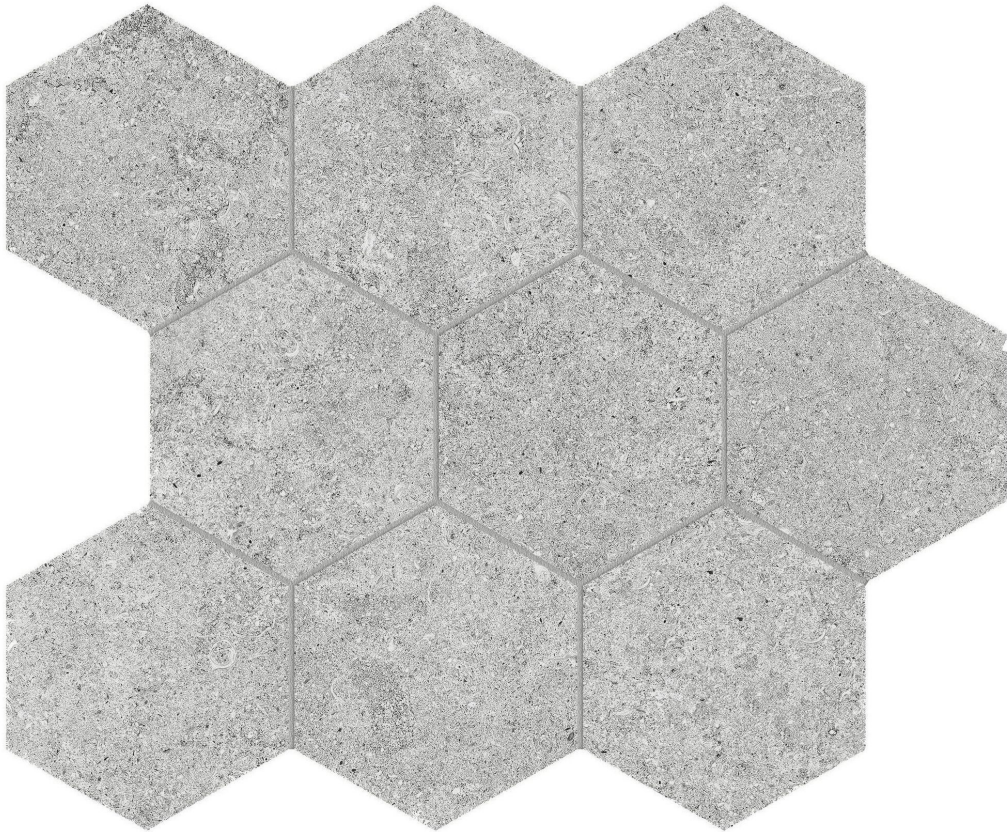

PRODUCT
LITHOFORM 4\"

10.5\"x12\" | Porcelain | Tile

TECHNICAL DATA

CODE: AC8510-00340

NAME: Lithoform 4" Hex Crosscut Twilight

SERIES: Lithoform

SIZE: 10.5"x12"

FINISH: Organic Matte

LOOK: Stone Look

EDGE: Rectified

FAMILY: Tile

STYLE: Contemporary

SUITABLE FOR: Indoor| Outdoor

TPOLOGY: Porcelain

TYPE OF PIECE: Mosaic

USE: Floor and Wall