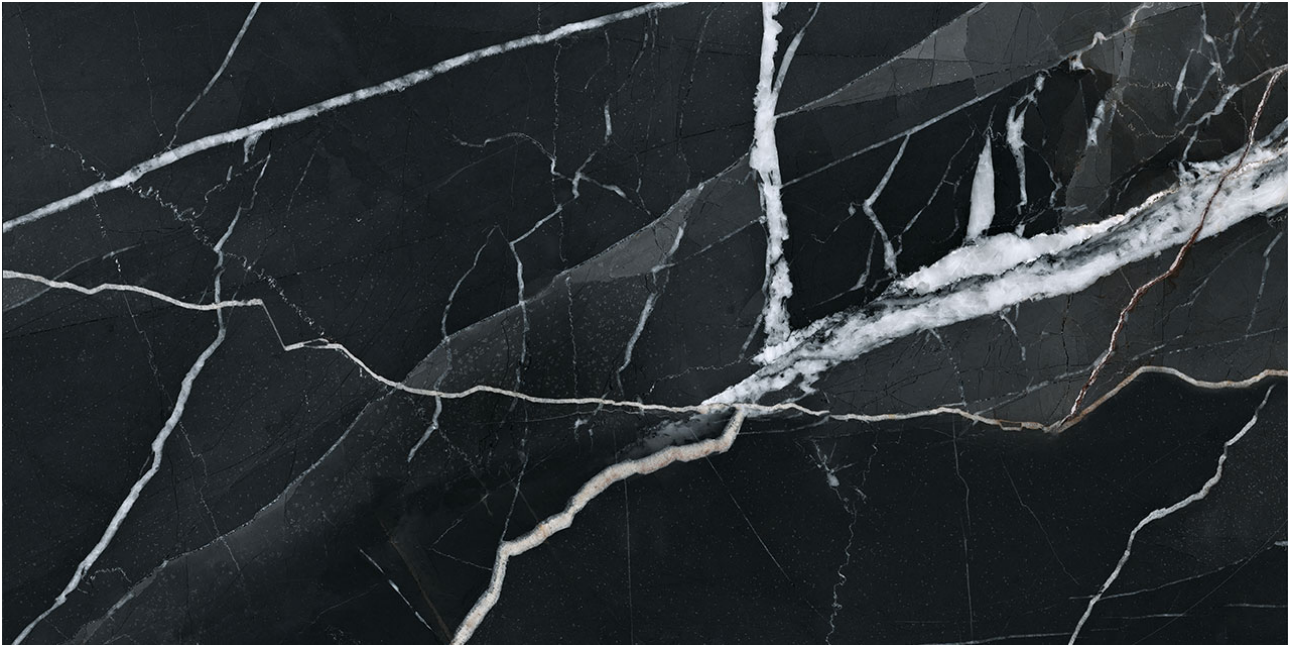

PRODUCT

ROYAL STONWORKS 12X24 REGAL BLACK VEIN HONED

12"x24" | Porcelain | Tile

TECHNICAL DATA

CODE: QUSW-RV-5H
NAME: Royal Stoneworks 12X24 Regal Black Vein Honed
SERIES: Royal Stoneworks
SIZE: 12"x24"
FINISH: Honed
LOOK: Stone Look
EDGE: Rectified
FAMILY: Tile
FROST RESISTANCE: Yes
STYLE: Contemporary
SUITABLE FOR: Indoor|Shower
TYPOLOGY: Porcelain
TYPE OF PIECE: Field Tile
USE: Floor and Wall