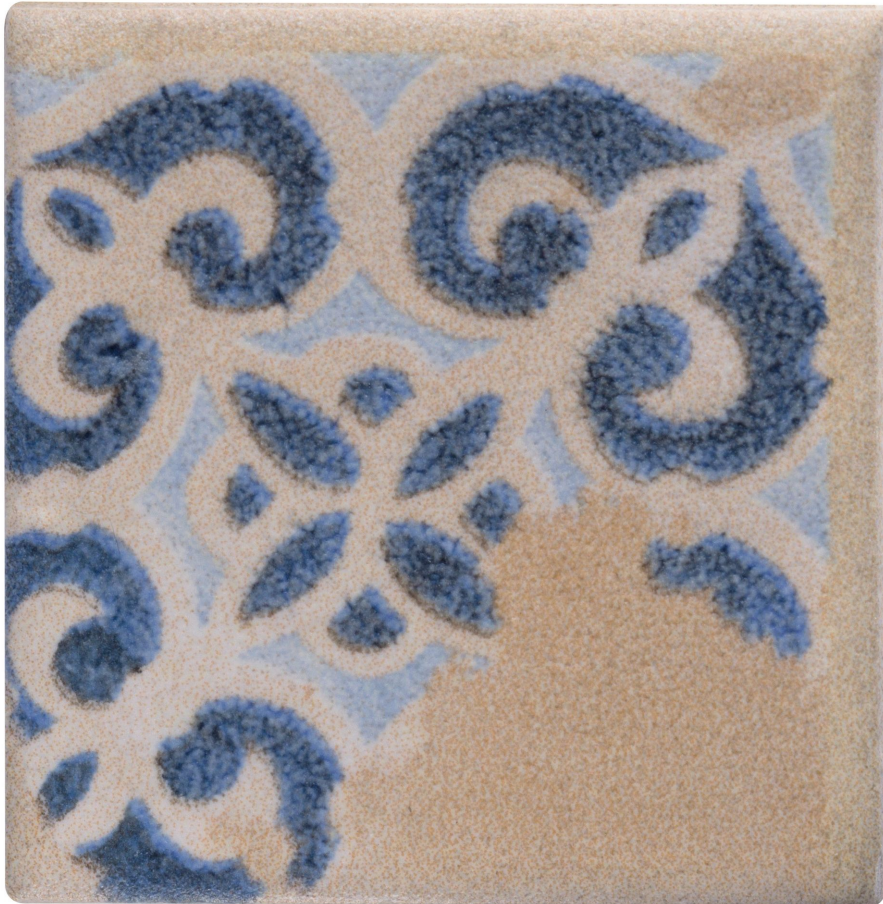

PRODUCT
TUSCANY 1.5X1.5 TACO BOURTON

1.5"x1.5" | Extruded Porcelain | Tile

TECHNICAL DATA

CODE: QUTC-BO-TACO

NAME: Tuscany 1.5x1.5 Taco Bourton

SERIES: Tuscany

SIZE: 1.5"x1.5"

FINISH: Matt

LOOK: Terracotta

FAMILY: Tile

FROST RESISTANCE: Yes

PEI: 4

SUITABLE FOR: Indoor| Outdoor| Pool

TYPOLOGY: Extruded Porcelain

TYPE OF PIECE: Field Tile

USE: Floor and Wall

NOTES: Bourton decors can be paired with Dune field tiles for a coordinated look.

PACKING

Size	Product type	BOX			PALLET		
		pcs	sqft	lb	boxes	sqft	lb
1.5"x1.5"	Field Tile	120			112		

WARNING The information contained in this packing list is for guidance only, the contents of the packing may vary. Please consult our sales representatives for an exact list.