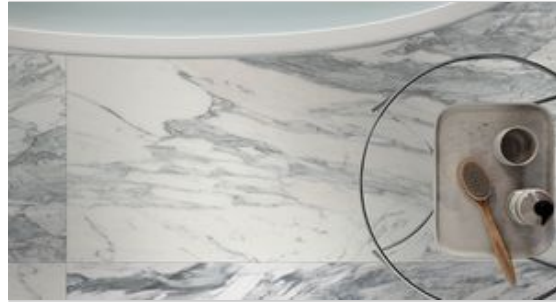

PRODUCT
ROYAL STONEWORKS 24X48 REGAL WHITE VEIN
POLISHED

24"x48" | Porcelain | Tile

ROOM SCENES

TECHNICAL DATA

CODE: QUSW-RW-6P
NAME: Royal Stoneworks 24X48 Regal White Vein Polished
SERIES: Royal Stoneworks
SIZE: 24"x48"
FINISH: Polished
LOOK: Stone Look
EDGE: Rectified
FAMILY: Tile
FROST RESISTANCE: Yes
SHADE VARIATION: V3
STYLE: Contemporary
SUITABLE FOR: Indoor|Shower
TYPOLOGY: Porcelain
TYPE OF PIECE: Field Tile
USE: Floor and Wall