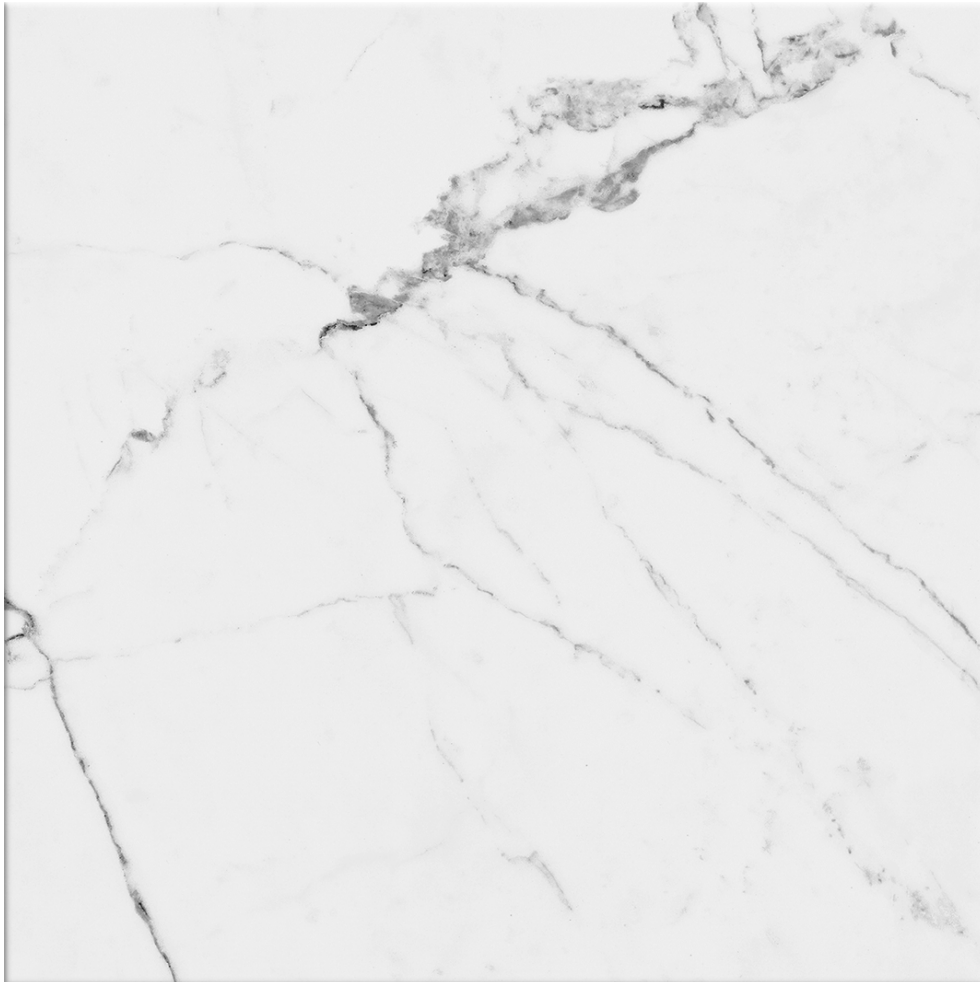

PRODUCT
OBSESSION 10X10 STATUARIO

10"x10" | Glazed Porcelain | Tile

ROOM SCENES

TECHNICAL DATA

CODE: QUOB-ST-3
NAME: Obsession 10x10 Statuario
SERIES: Obsession
SIZE: 10"x10"
FINISH: Matt
LOOK: Marble Look
BREAKING STRENGTH: ≥ 1300 N
CHEMICAL RESISTANCE: GA GLA GHA
DCOF: > 0.42
FAMILY: Tile
FROST RESISTANCE: Yes
MOHS: 6
PEI: 4
R VALUE: R9
SHADE VARIATION: V1
STAIN RESISTANCE: 5
STYLE: Classic
SUITABLE FOR: Backsplash|Indoor|Shower
TYPOLOGY: Glazed Porcelain
THICKNESS: 9 mm
TYPE OF PIECE: Field Tile
USE: Floor and Wall
NOTES: 22 graphic variations