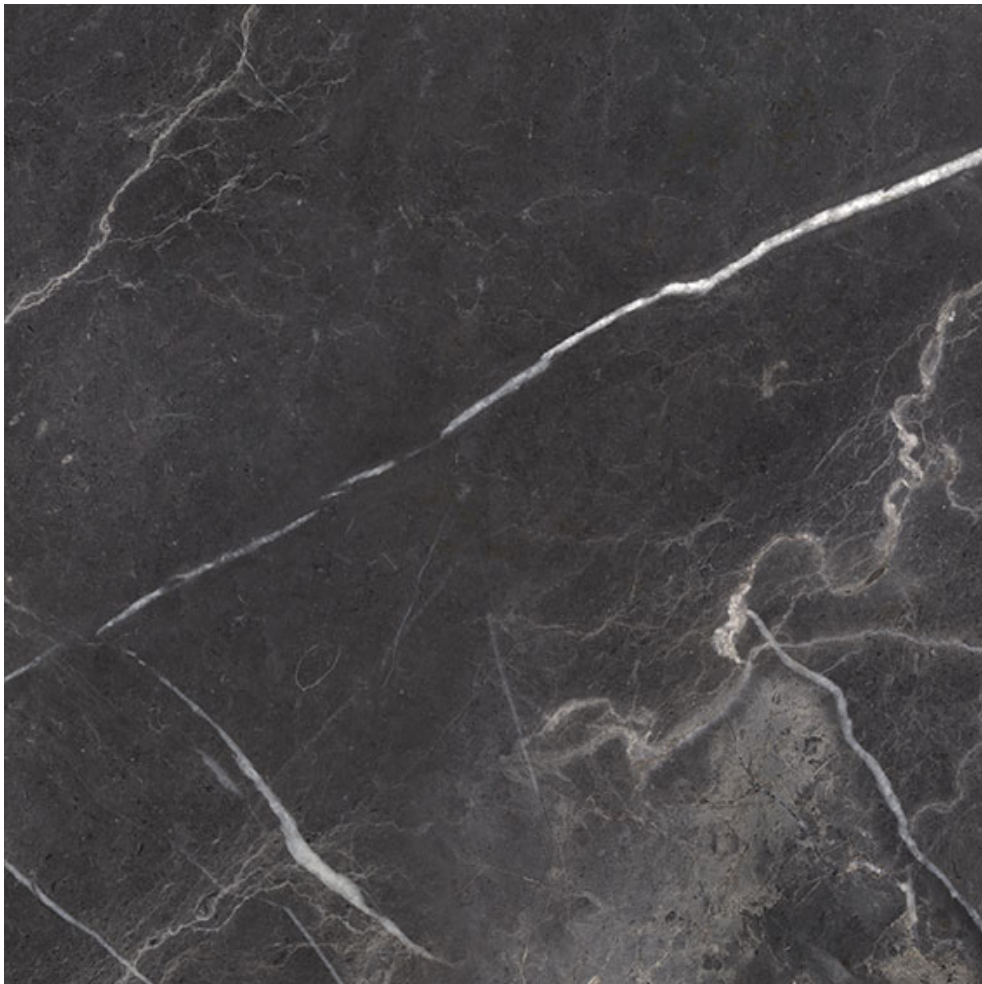

PRODUCT

ROYAL STONWORKS 24X24 TUSCAN FORGE VEIN HONED

24"x24" | Porcelain | Tile

TECHNICAL DATA

CODE: QUSW-TF-4H
NAME: Royal Stoneworks 24X24 Tuscan Forge Vein Honed
SERIES: Royal Stoneworks
SIZE: 24"x24"
FINISH: Honed
LOOK: Stone Look
EDGE: Rectified
FAMILY: Tile
FROST RESISTANCE: Yes
SHADE VARIATION: V3
STYLE: Contemporary
SUITABLE FOR: Indoor|Shower
TYPOLOGY: Porcelain
TYPE OF PIECE: Field Tile
USE: Floor and Wall