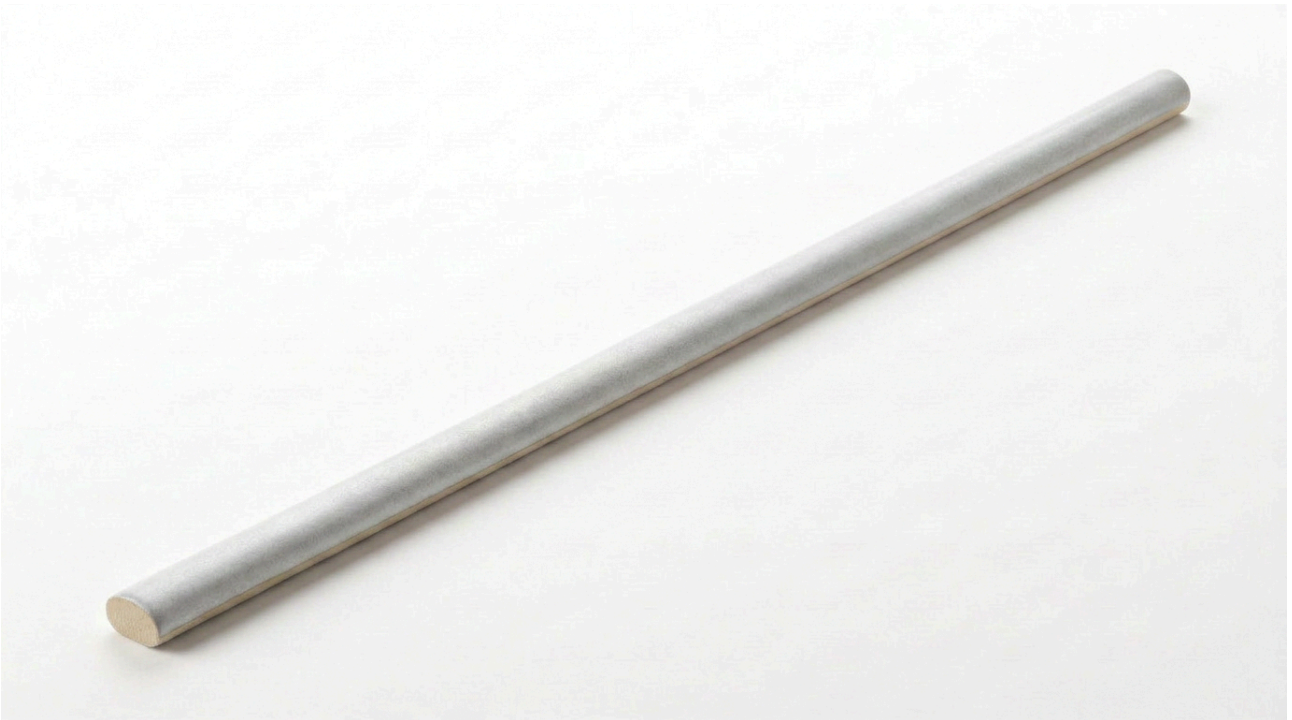

---

**PRODUCT**  
**ARUBA SILVER MATT .39X9 TRIM**

---

.39"x9" | Porcelain | Tile

**TECHNICAL DATA**

CODE: QUAU-SI-SBM  
NAME: Aruba Silver Matt .39x9 Trim  
SERIES: Aruba  
SIZE: .39"x9"  
FINISH: Matt  
LOOK: Subway Tile  
FAMILY: Tile  
FROST RESISTANCE: Yes  
PEI: 4  
STYLE: Contemporary  
SUITABLE FOR: Indoor| Outdoor| Pool| Backsplash| Shower  
TYPOLOGY: Porcelain  
TYPE OF PIECE: Trim  
USE: Floor and Wall