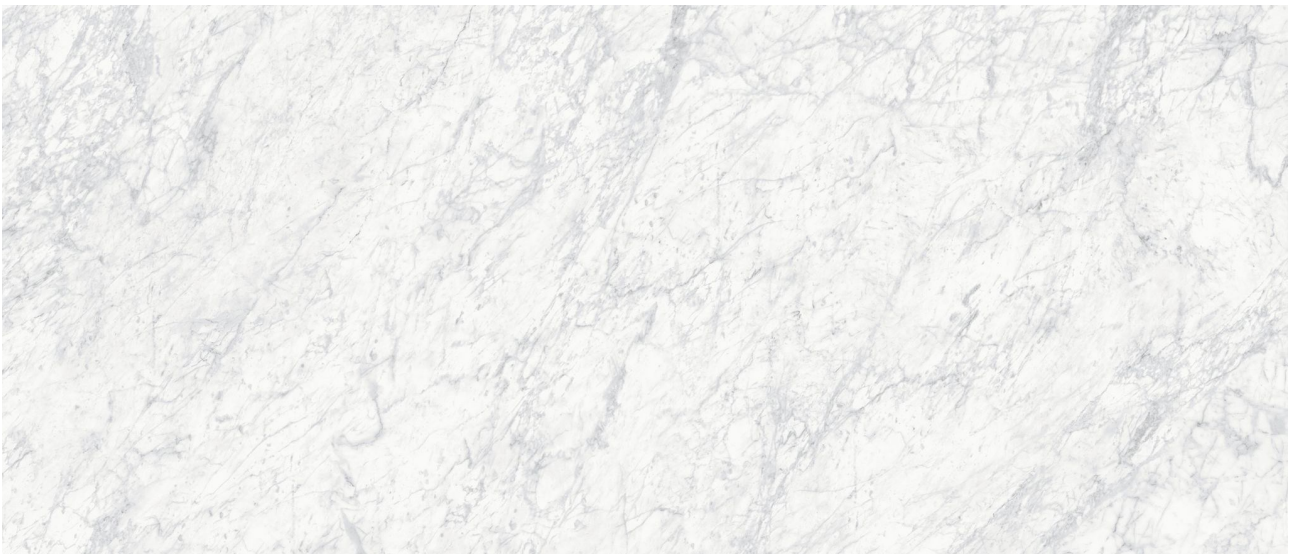

---

**PRODUCT**  
**ROYAL STONEWORKS 48X110 OLD WORLD BIANCO**  
**HONED**

---

48"x110" | Sintered Slab | Tile

**TECHNICAL DATA**

CODE: QUSW-OW-2H  
NAME: Royal Stoneworks 48X110 Old World Bianco Honed  
SERIES: Royal Stoneworks  
SIZE: 48"x110"  
FINISH: Honed  
LOOK: Stone Look  
EDGE: Rectified  
FAMILY: Tile  
FROST RESISTANCE: Yes  
SHADE VARIATION: V3  
STYLE: Contemporary  
SUITABLE FOR: Indoor|Shower  
TYPOLOGY: Sintered Slab  
TYPE OF PIECE: Field Tile  
USE: Floor and Wall